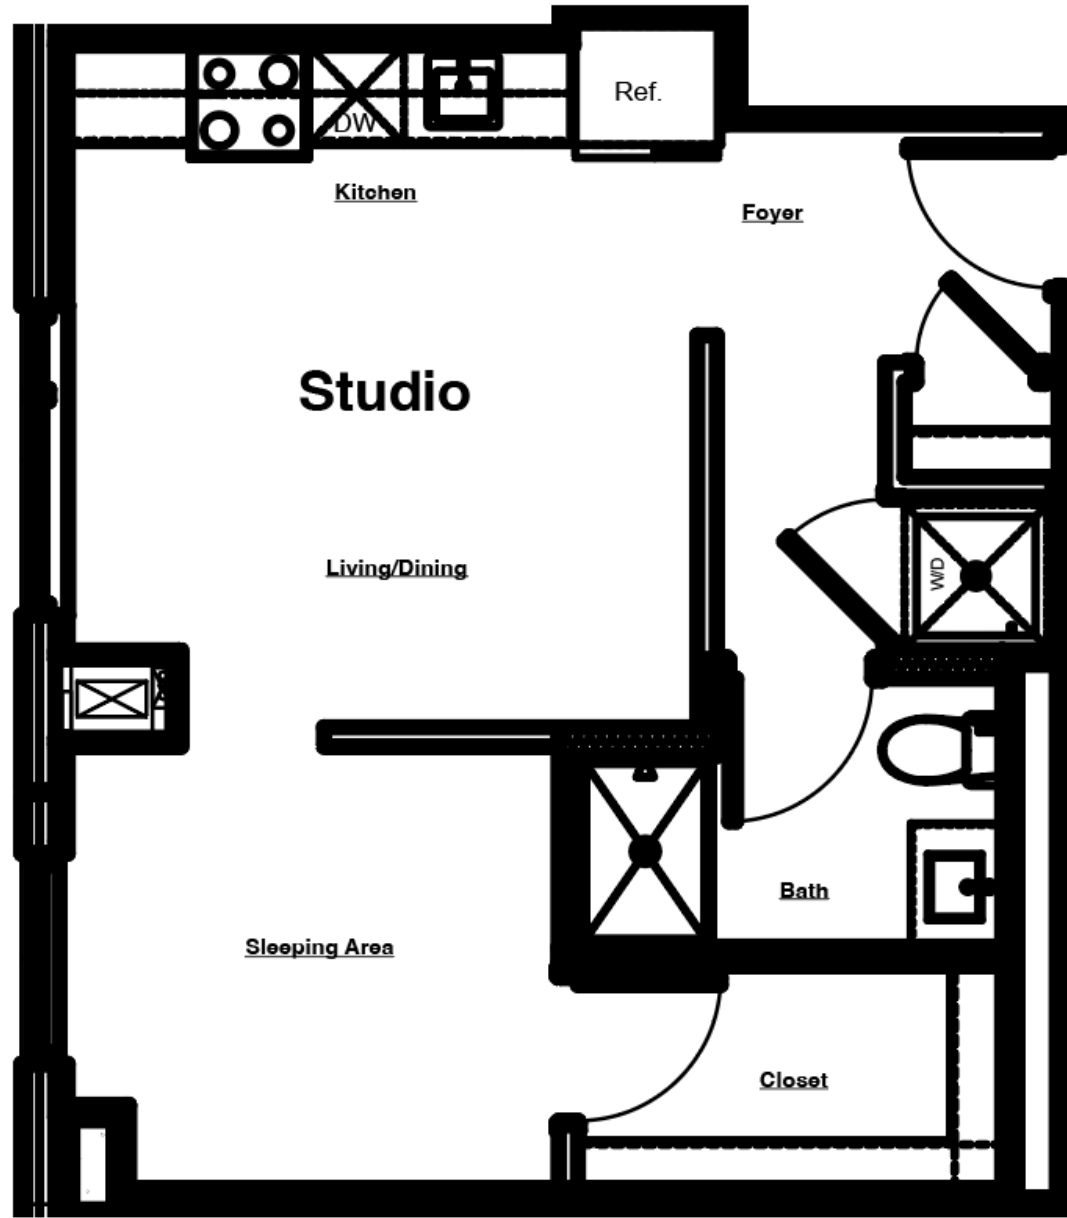

# THE LAKEVIEW

AT 333 E. SUPERIOR

DU LUXE HOMES | DIS INCLUSIVE RESIDENCES

## UNIT #1107

Studio

537 sq. ft.\*

- » Separate Sleep area
- » Pets allowed
- » Washer/Dryer in unit
- » Dishwasher
- » Hillside View

E. Superior Street

N. 4th Avenue

HILLSIDE VIEW

\* Square feet listed is approximate