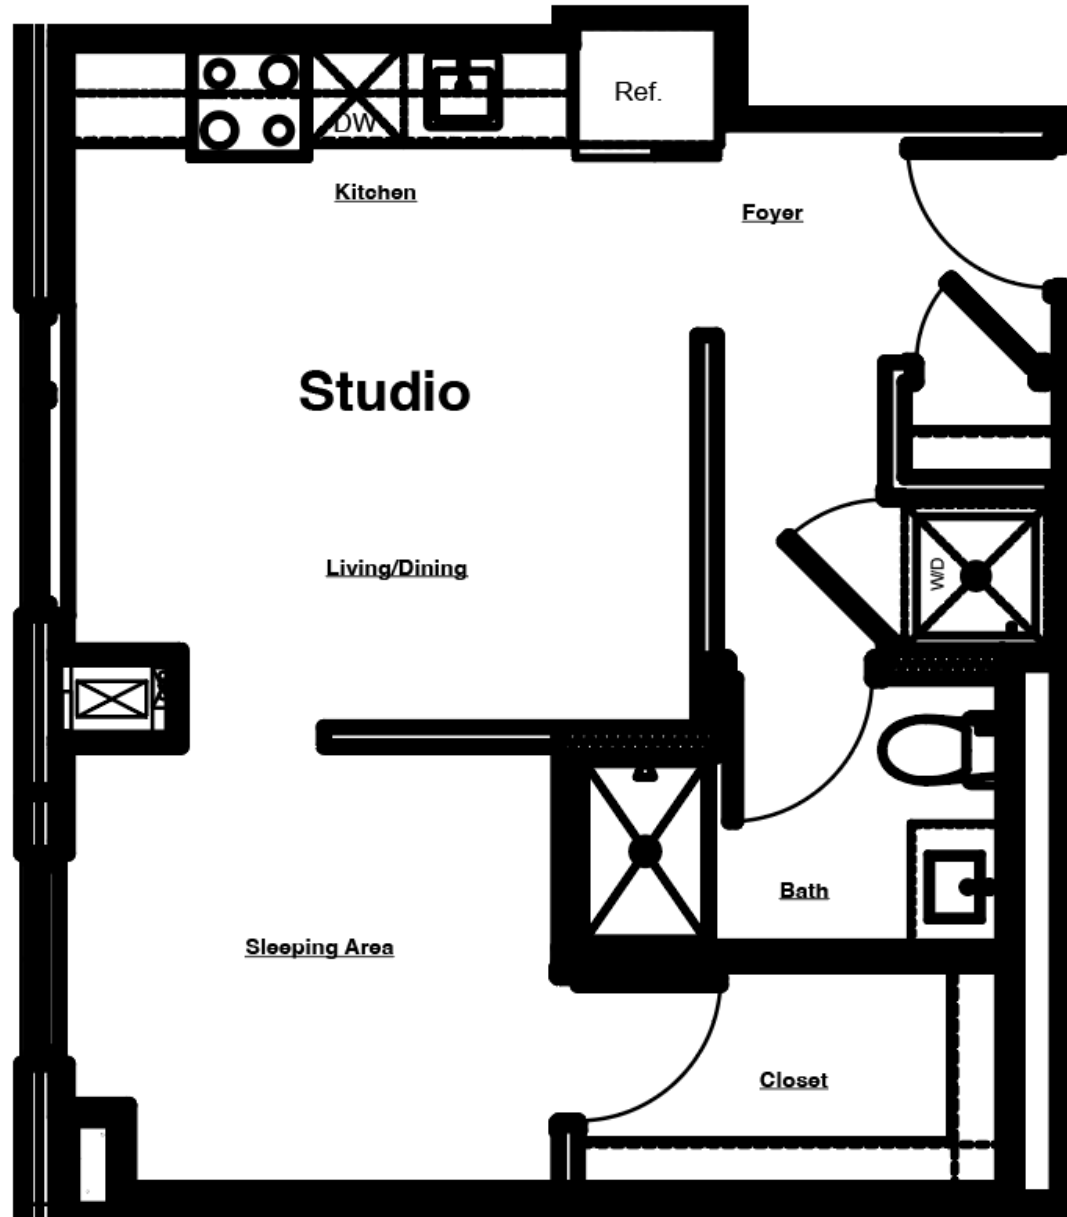

THE LAKEVIEW

AT 333 E. SUPERIOR

DU. LU. H'S. MOS. DIS. INCITVE RESIDENCES

UNIT #307

Studio

537 sq. ft.*

- » Separate Sleep area
- » Pets allowed
- » Washer/Dryer in unit
- » Dishwasher
- » Courtyard View

* Square feet listed is approximate

**Pricing and availability coming soon.

E. Superior Street

N. 4th Avenue

COURTYARD VIEW