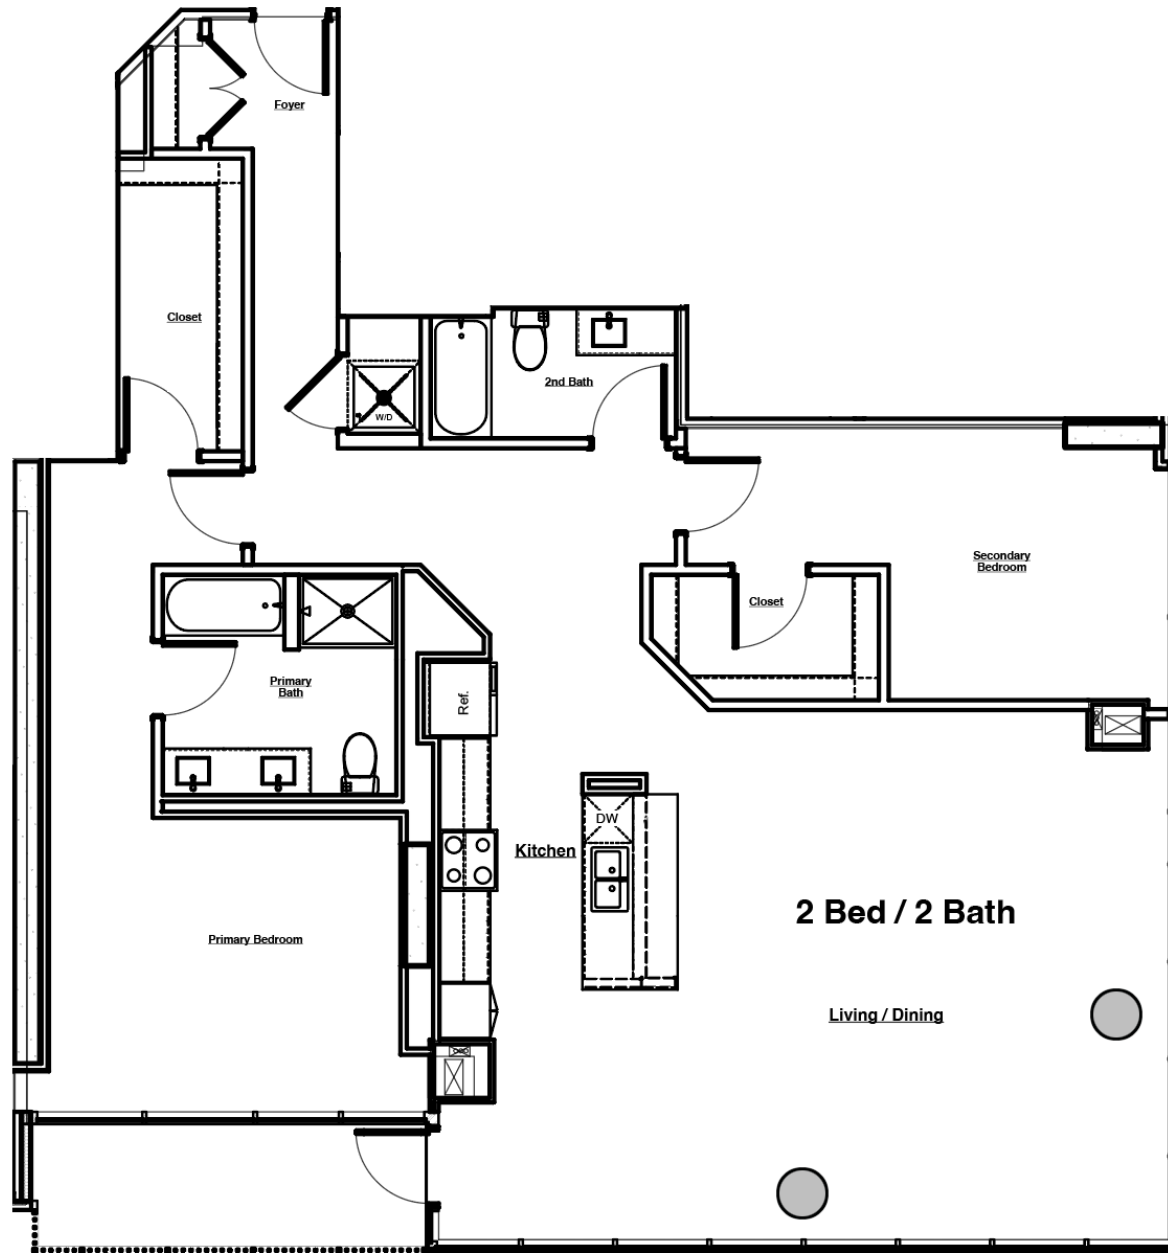

THE LAKEVIEW

AT 333 E. SUPERIOR

DULUTH'S MOST DISTINCTIVE RESIDENCES

UNIT #1001

2 Bed | 2 Bath

1,771 sq. ft.*

- » Pets allowed
- » Washer/Dryer in unit
- » Dishwasher
- » Corner Unit
- » Balcony
- » Lake Vista

LAKE VISTA

N. 4th Avenue

E. Superior Street

* Square feet listed is approximate

**Pricing and availability coming soon.