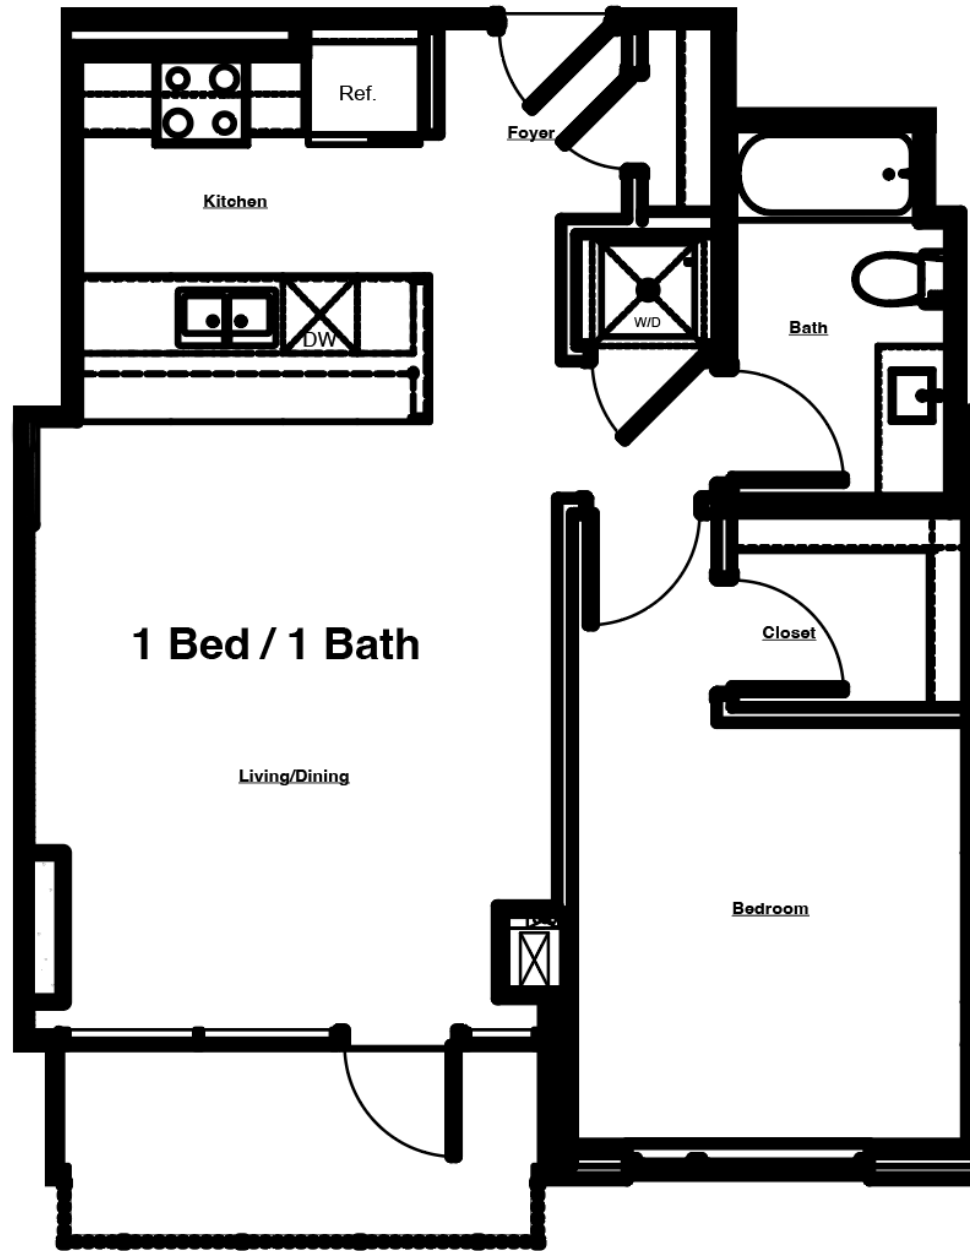

THE LAKEVIEW

AT 333 E. SUPERIOR

DULUTH'S MOST DISTINCTIVE RESIDENCES

UNIT #313

1 Bed | 1 Bath

743 sq. ft.*

- » Pets allowed
- » Washer/Dryer in unit
- » Dishwasher
- » Balcony
- » Lake View

*Square feet listed is approximate

**Pricing and availability coming soon.

E. Superior Street

N. 4th Avenue

LAKEVIEW