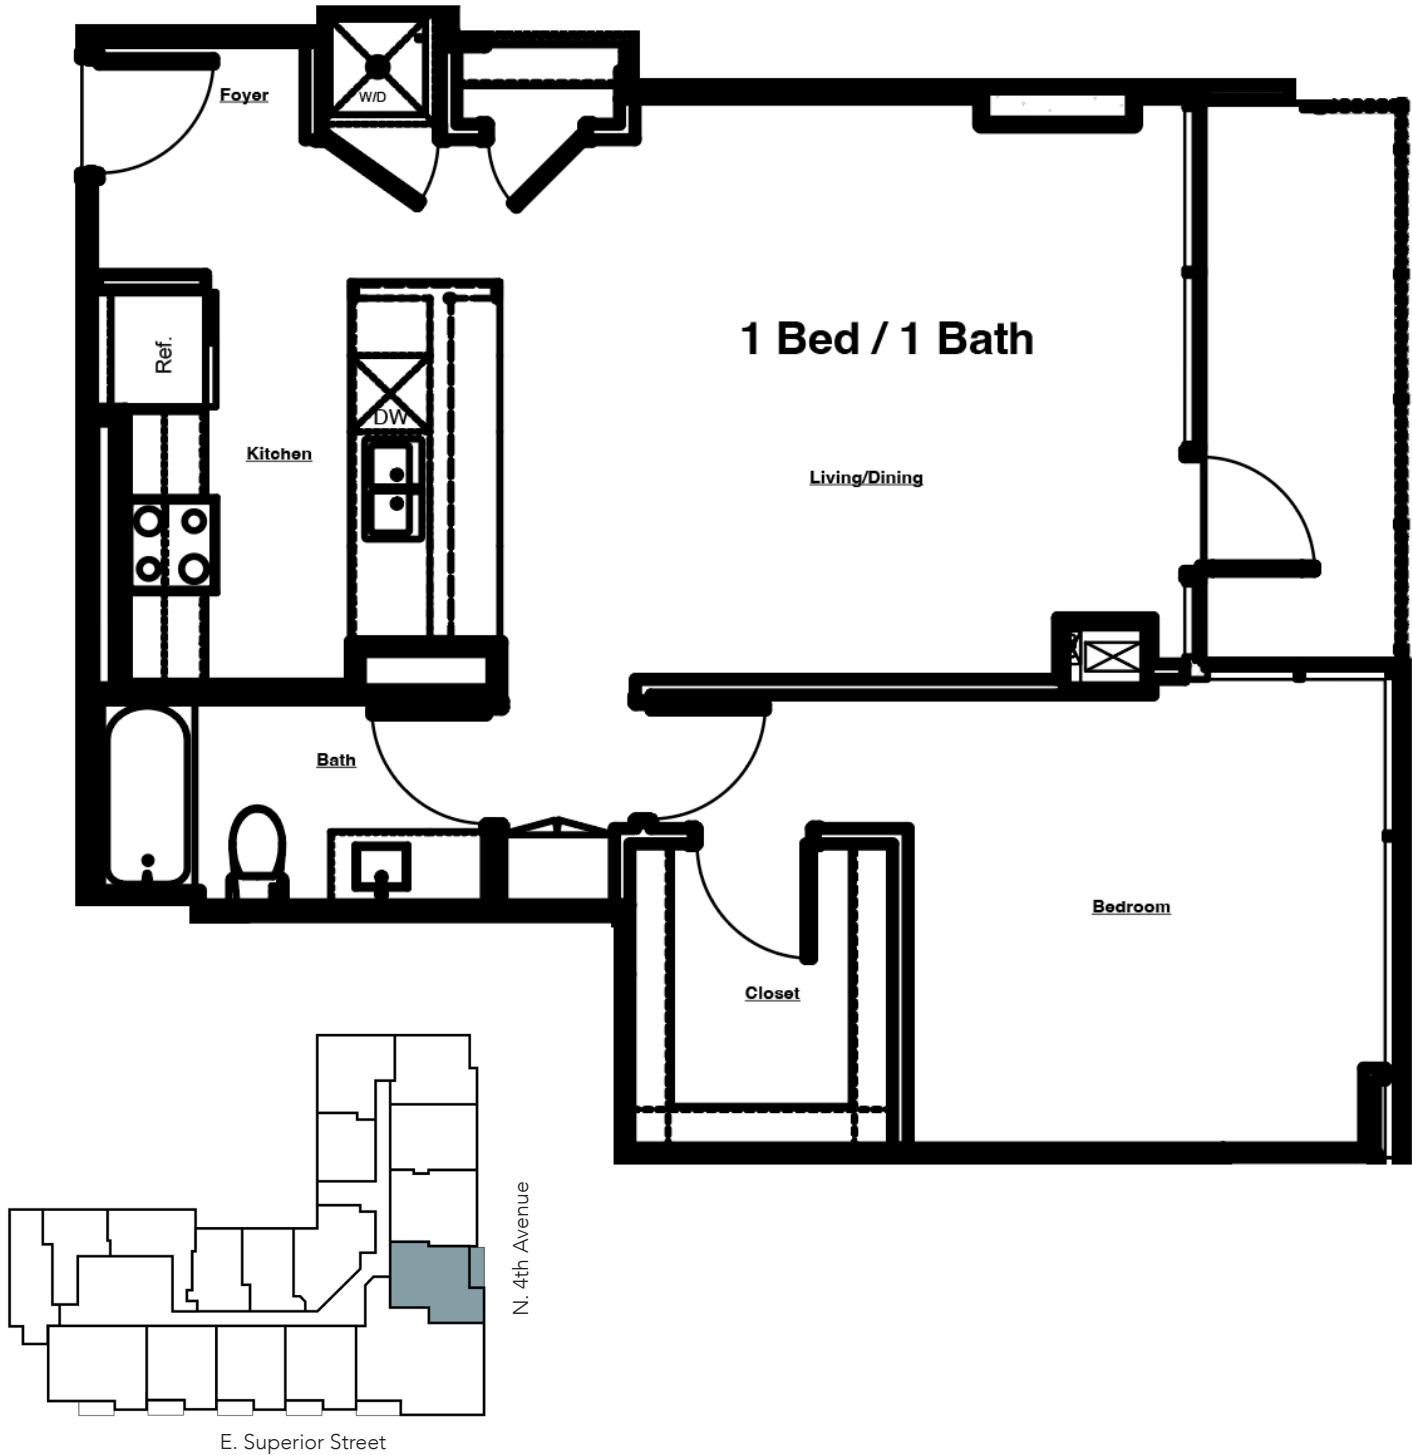

THE LAKEVIEW

AT 333 E. SUPERIOR

DULUTH'S MOST DISTINCTIVE RESIDENCES

LAKE VIEW

PENTHOUSE #1402

1 Bed | 1 Bath

840 sq. ft.*

- » Pets allowed
- » Washer/Dryer in unit
- » Dishwasher
- » Balcony
- » Lake View

* Square feet listed is approximate

**Pricing and availability coming soon.