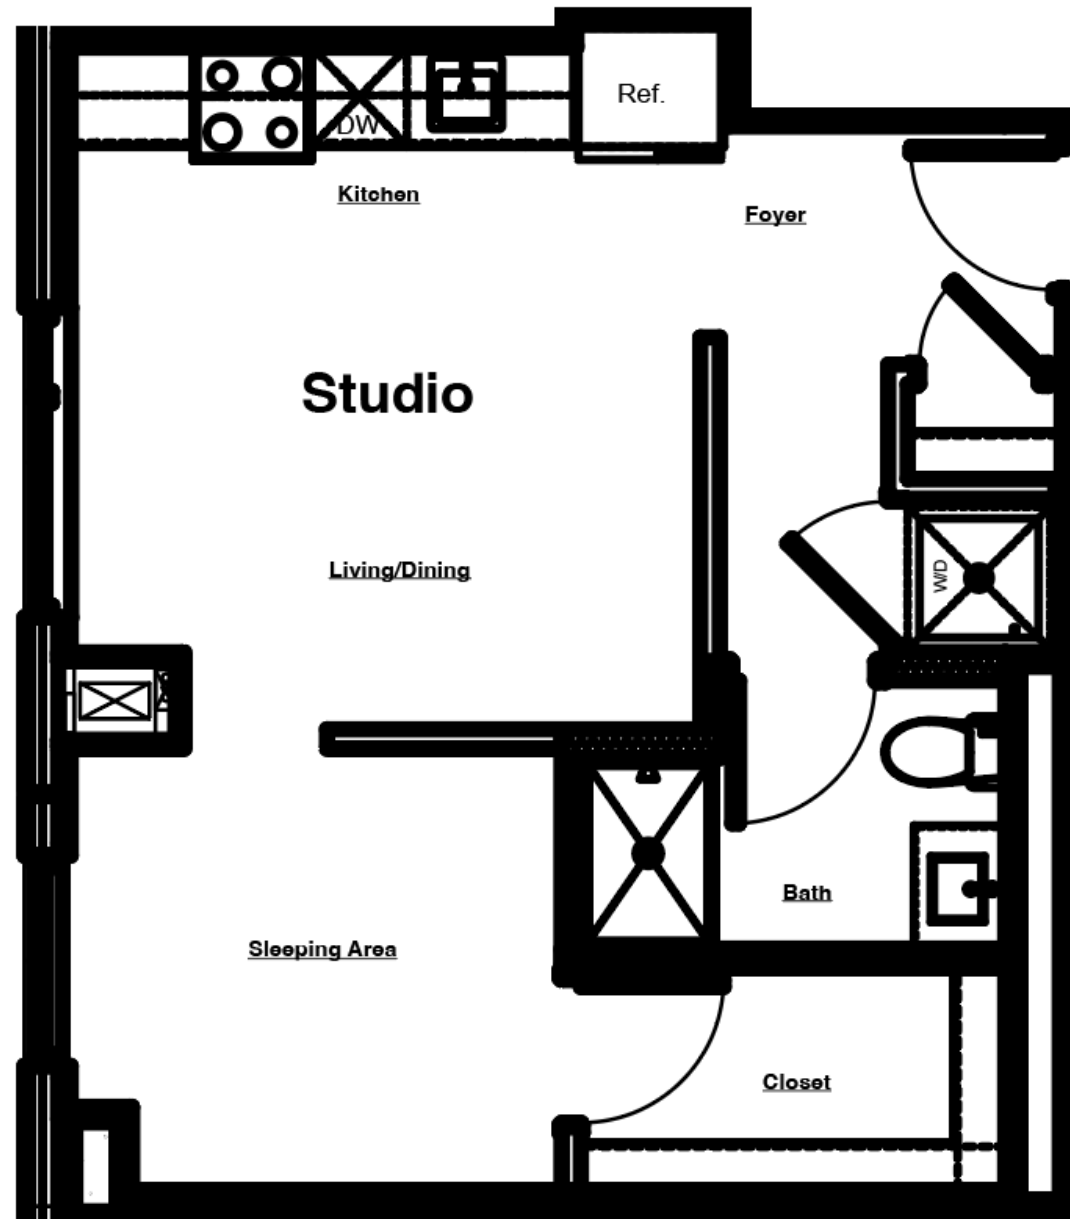

THE LAKEVIEW

AT 333 E. SUPERIOR

DU.LU. H'S. MOS. DIS. INCITVE RESIDENCES

UNIT #807

Studio

537 sq. ft.*

- » Separate Sleep area
- » Pets allowed
- » Washer/Dryer in unit
- » Dishwasher
- » Hillside View

* Square feet listed is approximate

**Pricing and availability coming soon.

E. Superior Street

N. 4th Avenue

HILLSIDE VIEW