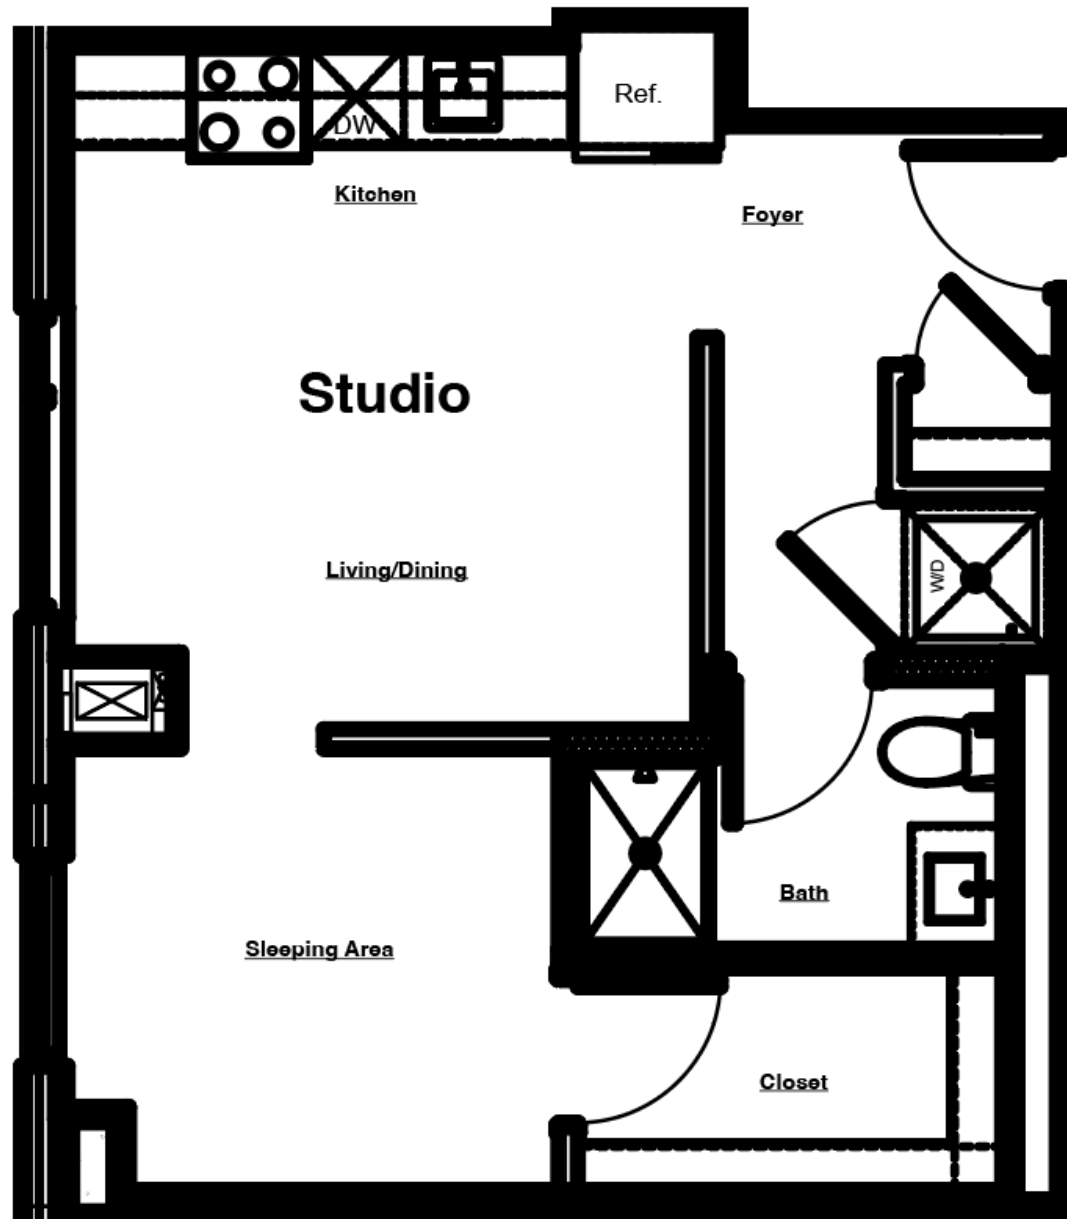

THE LAKEVIEW

AT 333 E. SUPERIOR

DULUTH'S MOST DISTINCTIVE RESIDENCES

PENTHOUSE #1507

Studio
537 sq. ft.*

- » Separate Sleep area
- » Pets allowed
- » Washer/Dryer in unit
- » Dishwasher
- » Hillside View

* Square feet listed is approximate

**Pricing and availability coming soon.

E. Superior Street

N. 4th Avenue

HILLSIDE VIEW