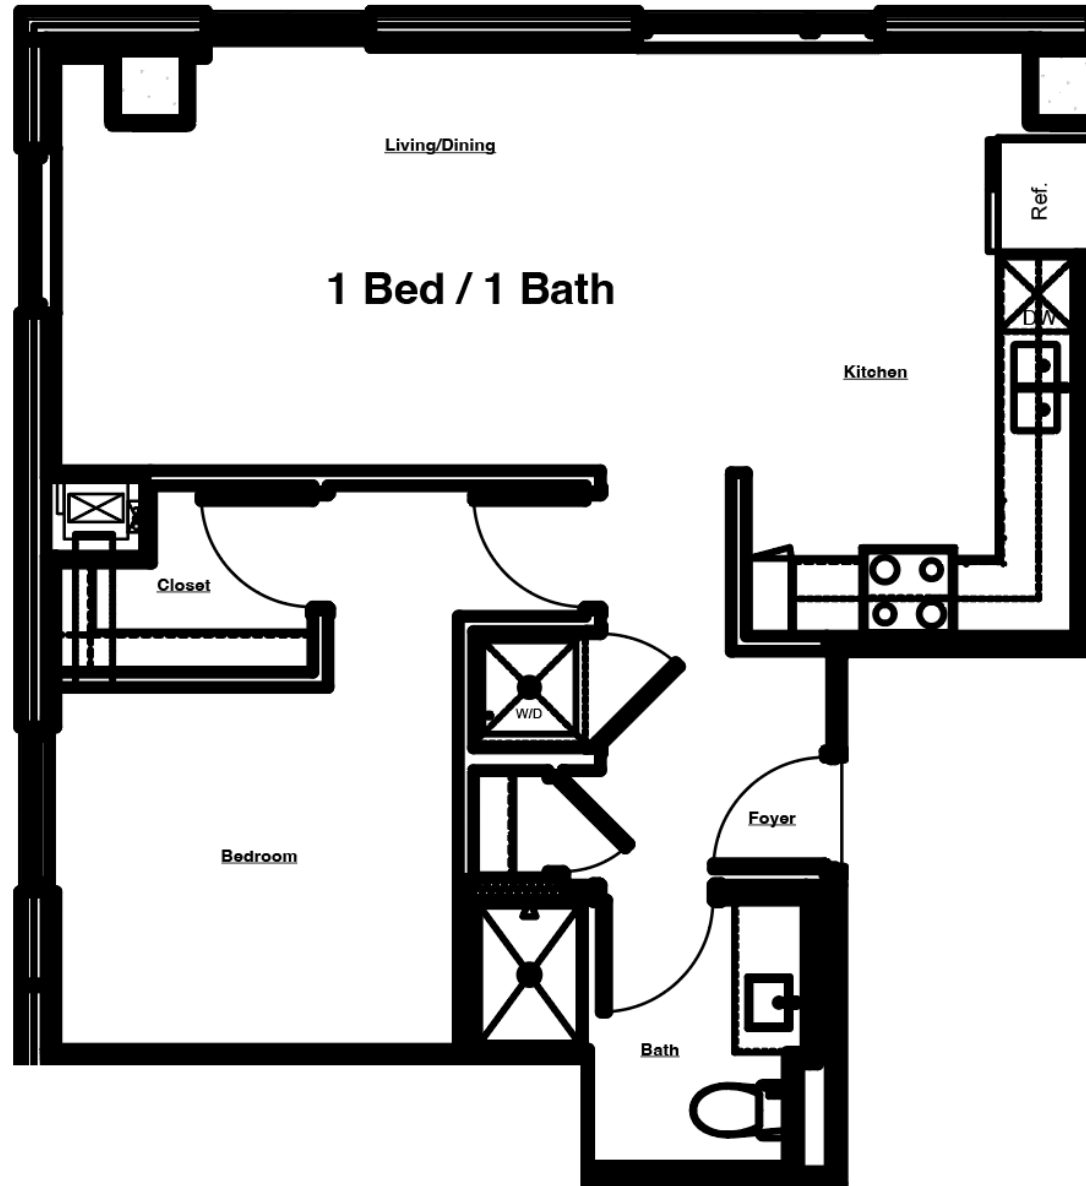

THE LAKEVIEW

AT 333 E. SUPERIOR

DULUTH'S MOST DISTINCTIVE RESIDENCES

PENTHOUSE #1406

1 Bed | 1 Bath

773 sq. ft.*

- » Pets allowed
- » Washer/Dryer in unit
- » Dishwasher
- » Corner Unit
- » Hillside View

* Square feet listed is approximate

**Pricing and availability coming soon.

E. Superior Street

HILLSIDE VIEW