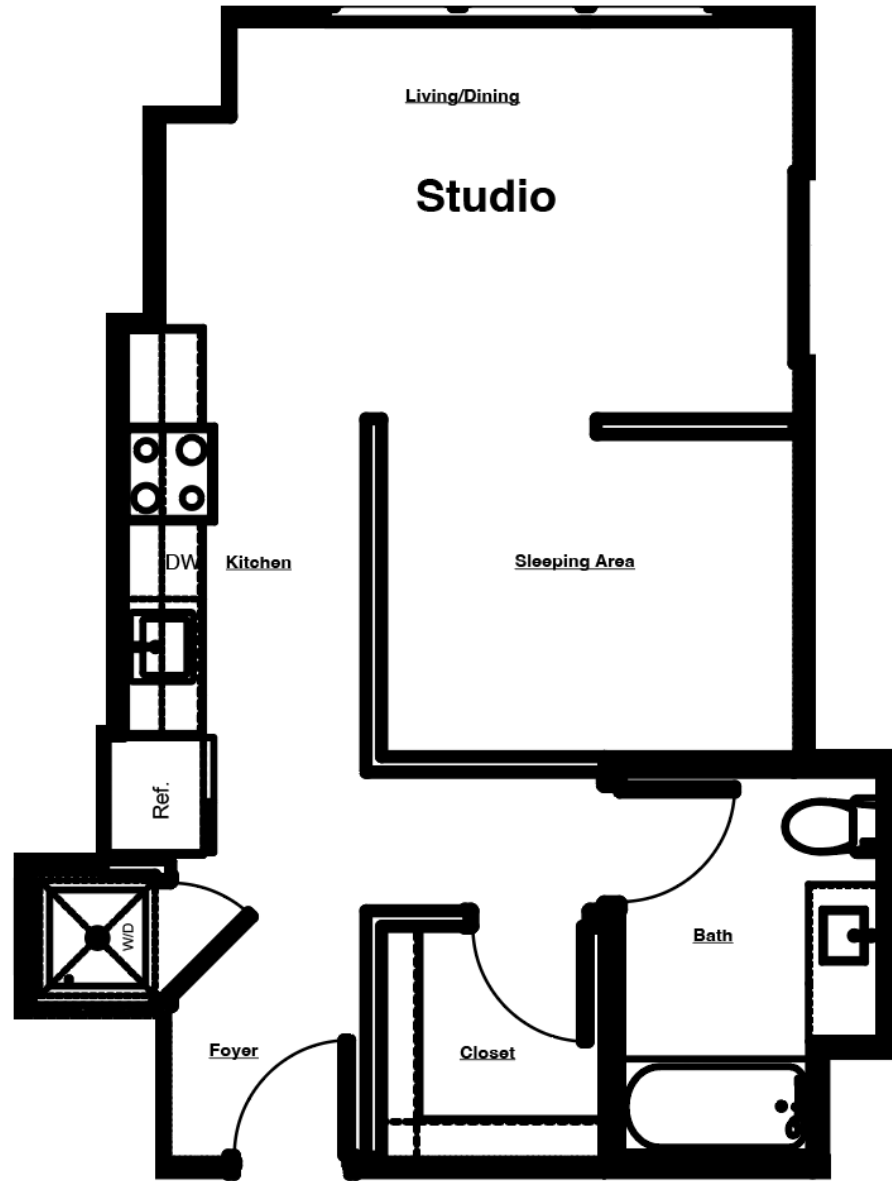

THE LAKEVIEW

AT 333 E. SUPERIOR

DU. DU. H'S. MOS. DIS. INCITVE RESIDENCES

UNIT #312

Studio

578 sq. ft.*

- » Separate Sleep area
- » Pets allowed
- » Washer/Dryer in unit
- » Dishwasher
- » Courtyard View

* Square feet listed is approximate

**Pricing and availability coming soon.

E. Superior Street

N. 4th Avenue

COURTYARD VIEW