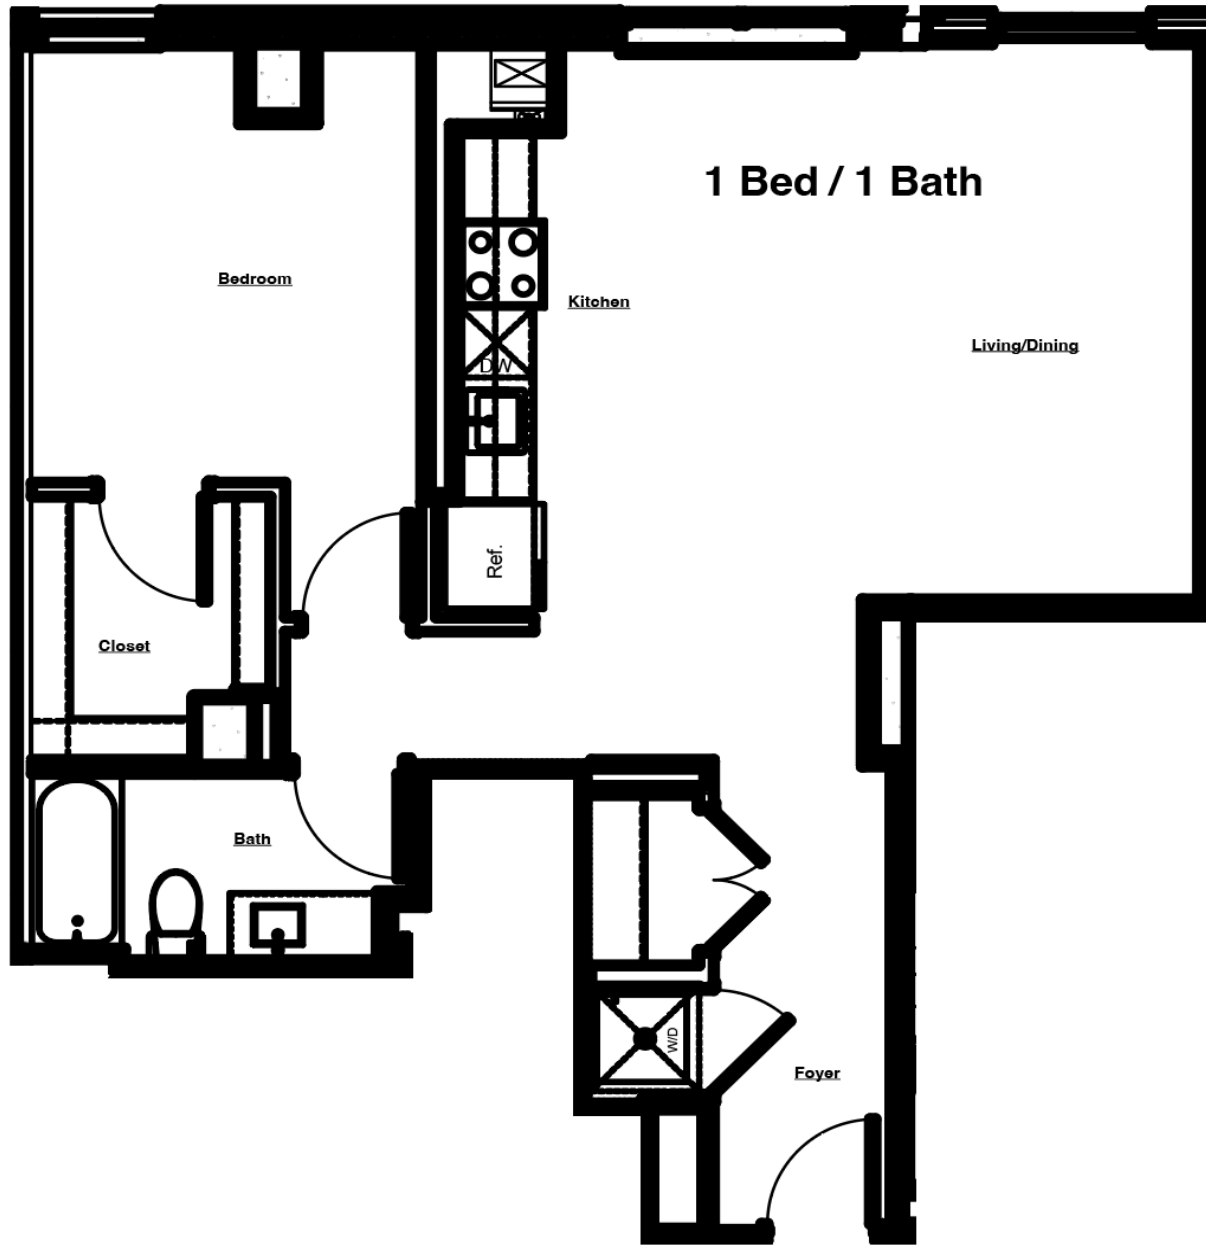

## UNIT #316

1 Bed | 1 Bath

878 sq. ft.\*

- » Pets allowed
- » Washer/Dryer in unit
- » Dishwasher
- » Courtyard View

\* Square feet listed is approximate

\*\*Pricing and availability coming soon.

COURTYARD VIEW