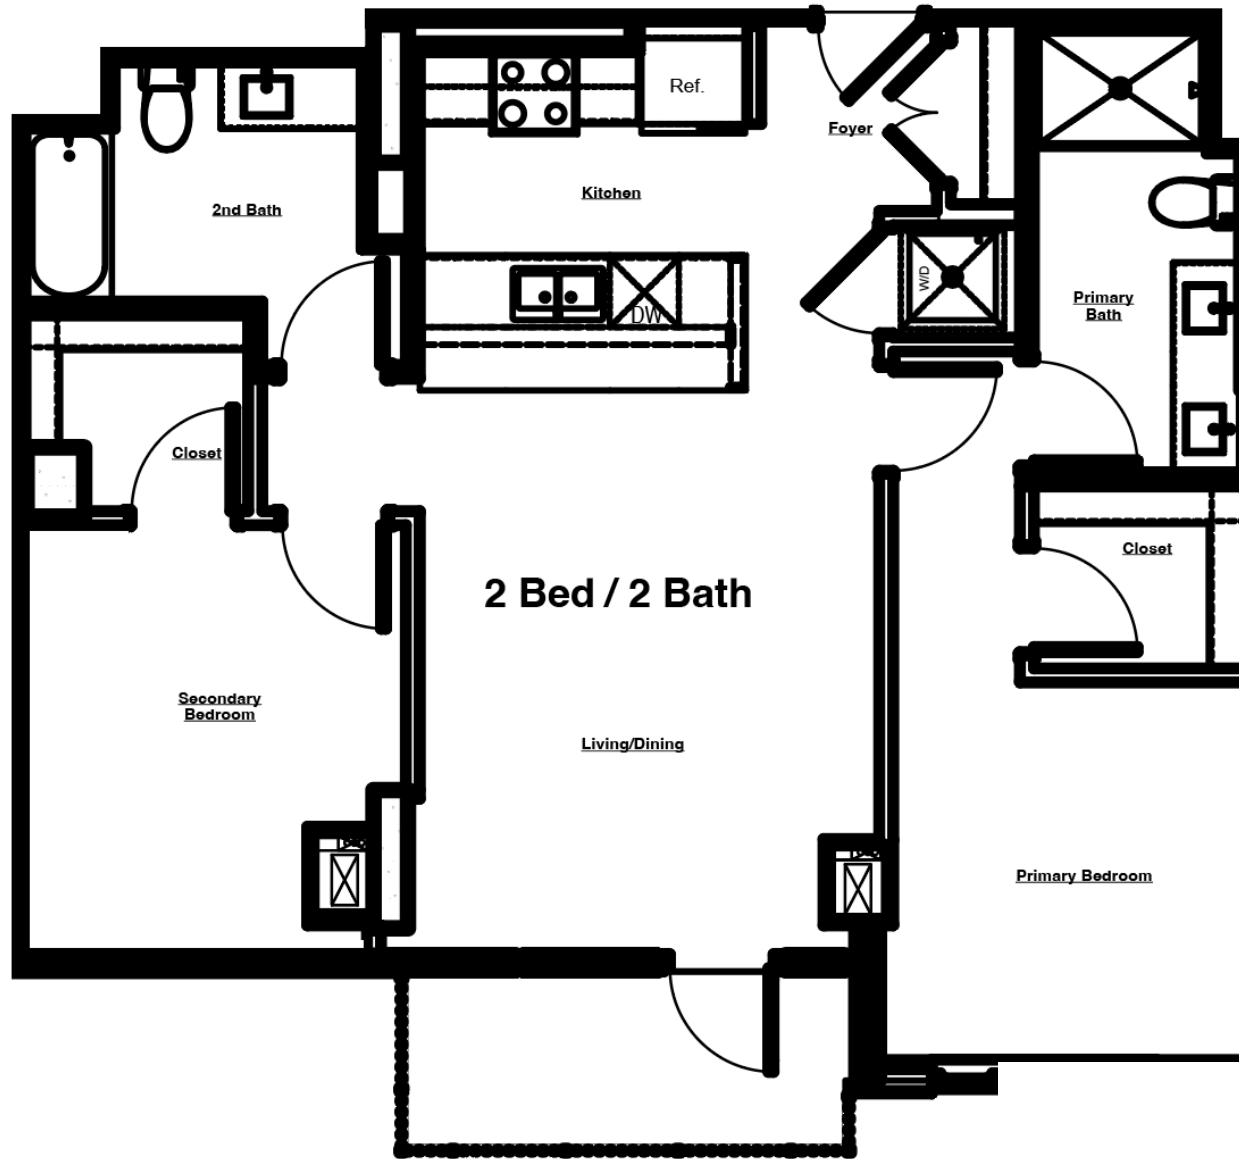

THE LAKEVIEW

AT 333 E. SUPERIOR

DULUTH'S MOST DISTINCTIVE RESIDENCES

LAKEVIEW

PENTHOUSE #1513

2 Bed | 2 Bath

1,043 sq. ft.*

- » Pets allowed
- » Washer/Dryer in unit
- » Dishwasher
- » Balcony
- » Lake View

* Square feet listed is approximate

**Pricing and availability coming soon.