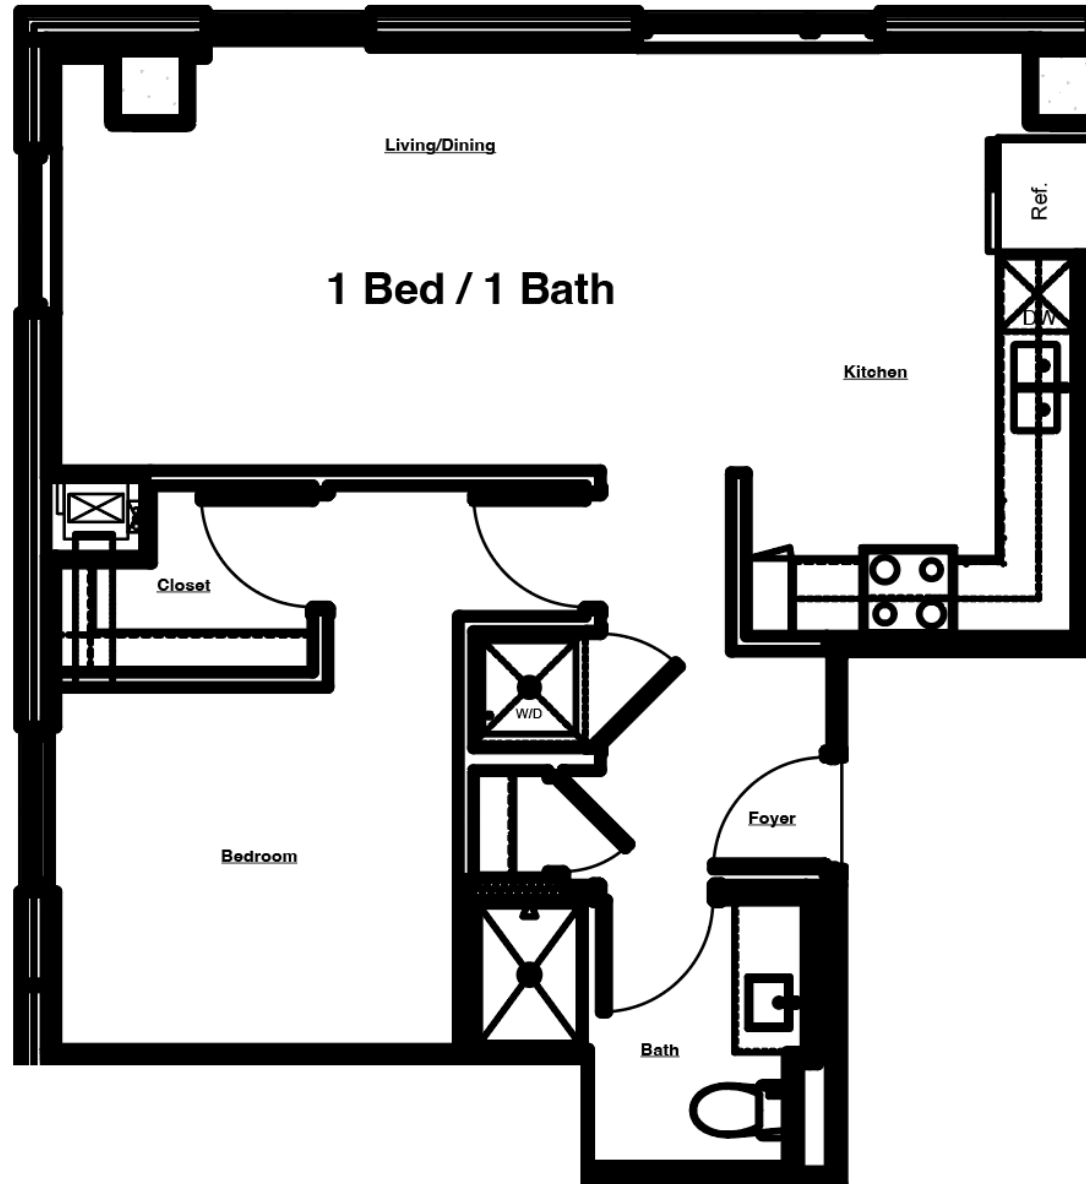

## UNIT #306

1 Bed | 1 Bath

773 sq. ft.\*

- » Pets allowed
- » Washer/Dryer in unit
- » Dishwasher
- » Corner Unit

\* Square feet listed is approximate

\*\*Pricing and availability coming soon.

COURTYARD VIEW