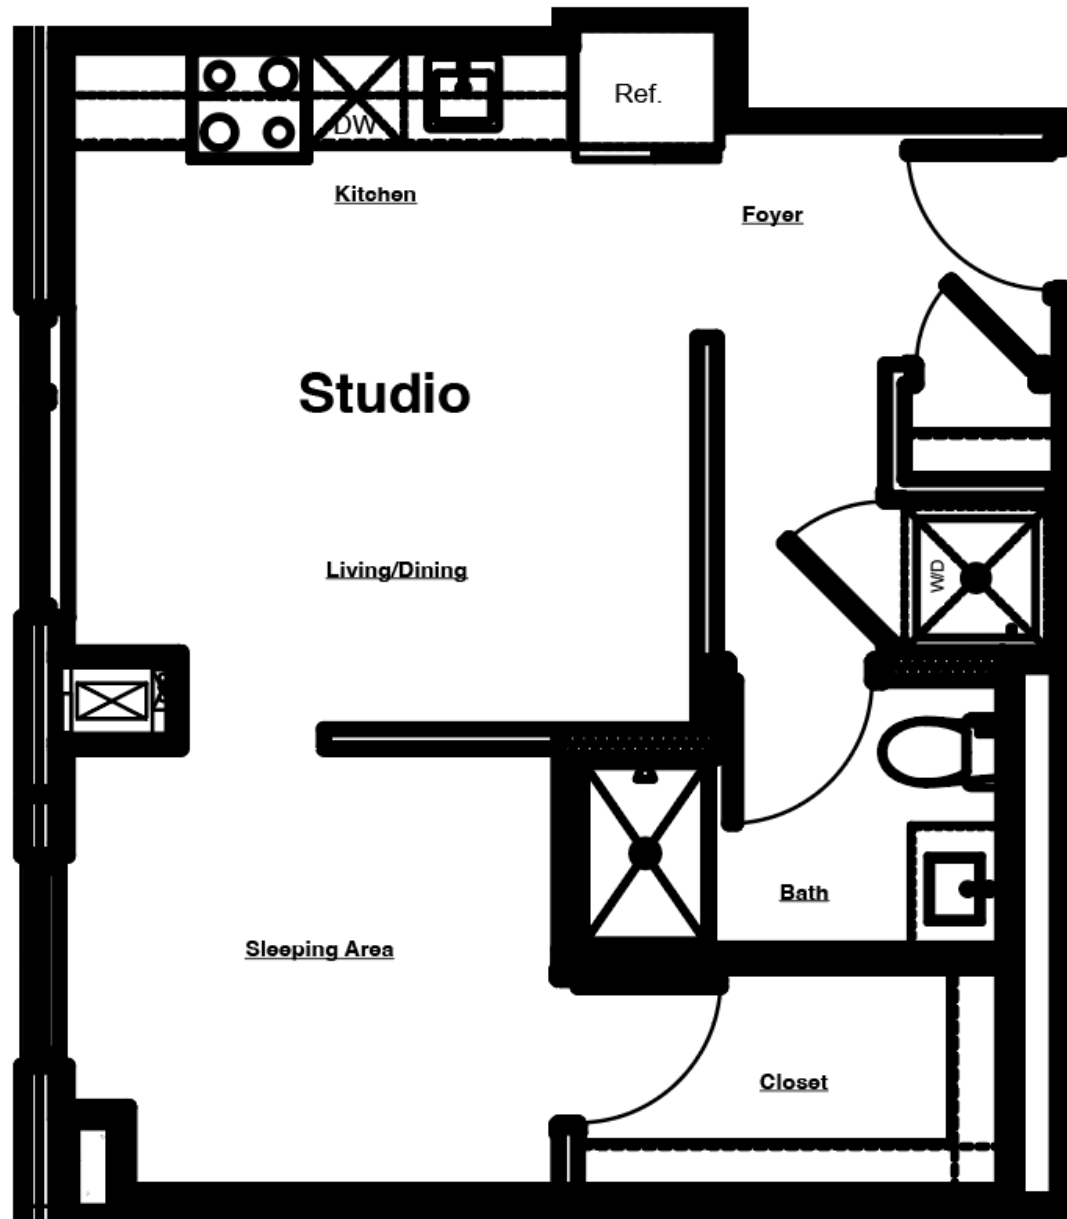

THE LAKEVIEW

AT 333 E. SUPERIOR

DULUTH'S MOST DISTINCTIVE RESIDENCES

UNIT #710

Studio

570 sq. ft.*

- » Separate Sleep area
- » Pets allowed
- » Washer/Dryer in unit
- » Dishwasher
- » Hillside View

* Square feet listed is approximate

**Pricing and availability coming soon.

HILLSIDE VIEW