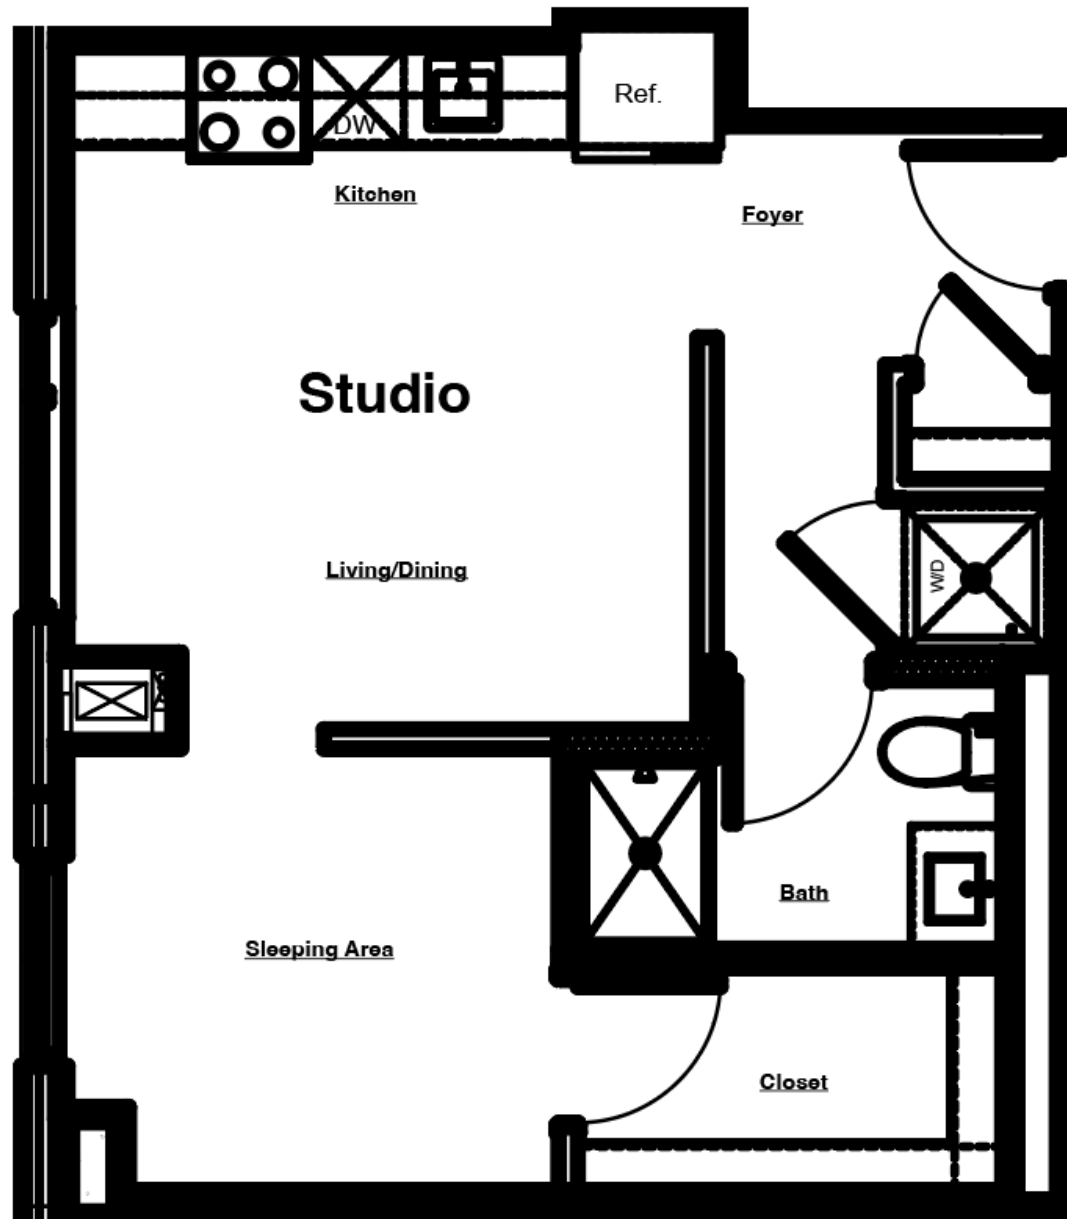

THE LAKEVIEW

AT 333 E. SUPERIOR

DULUTH'S MOST DISTINCTIVE RESIDENCES

PENTHOUSE #1407

Studio
537 sq. ft.*

- » Separate Sleep area
- » Pets allowed
- » Washer/Dryer in unit
- » Dishwasher
- » Hillside View

* Square feet listed is approximate

**Pricing and availability coming soon.

E. Superior Street

N. 4th Avenue

HILLSIDE VIEW