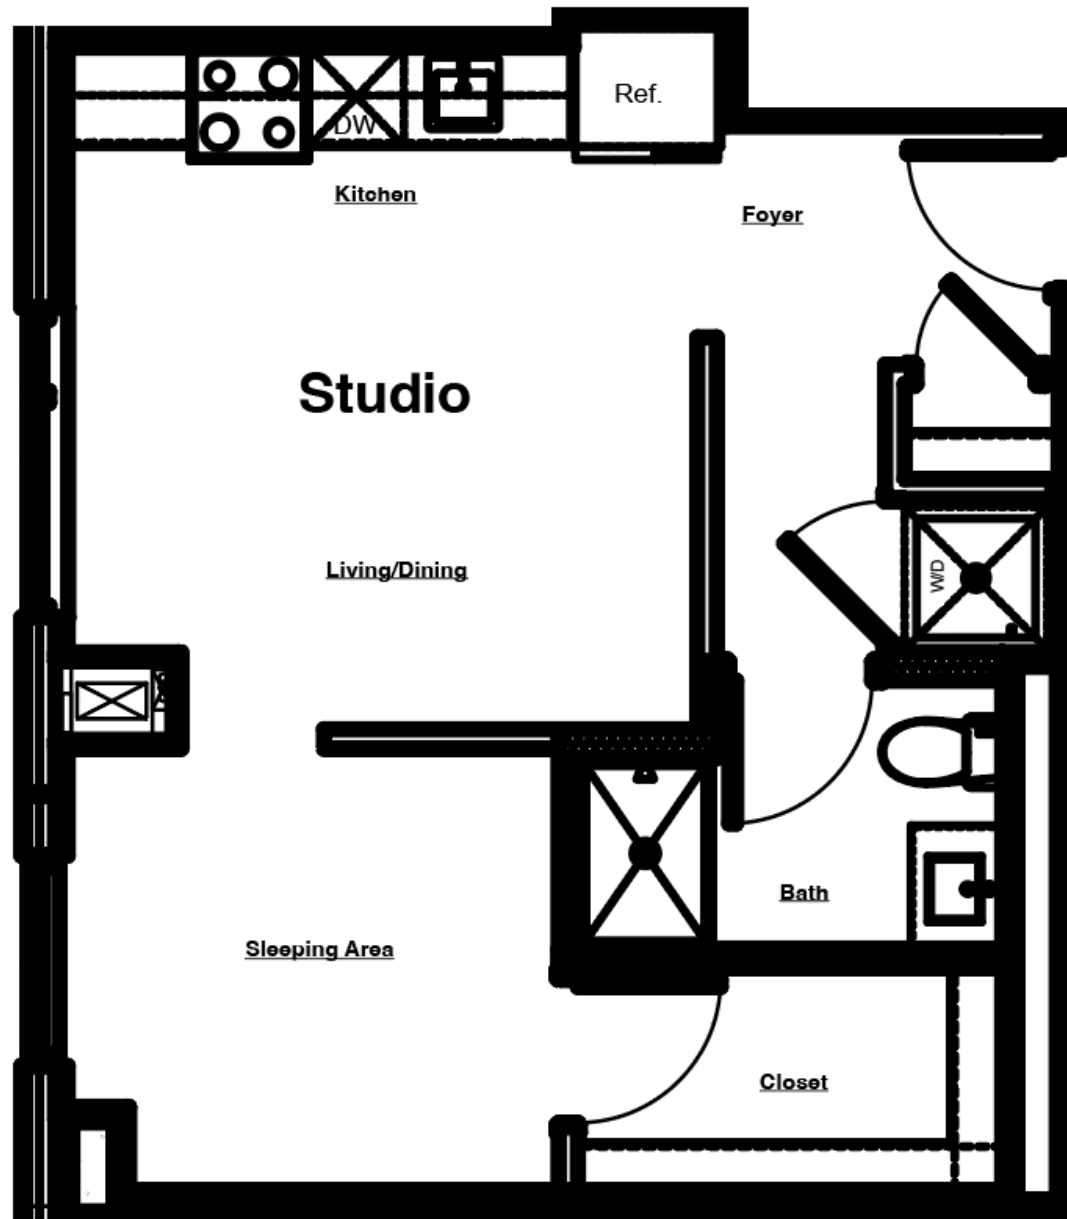

THE LAKEVIEW

AT 333 E. SUPERIOR

DU LUXE HOMES | DIS INCLUSIVE RESIDENCES

UNIT #1307

Studio

537 sq. ft.*

- » Separate Sleep area
- » Pets allowed
- » Washer/Dryer in unit
- » Dishwasher
- » Hillside View

E. Superior Street

N. 4th Avenue

HILLSIDE VIEW

* Square feet listed is approximate

**Pricing and availability coming soon.