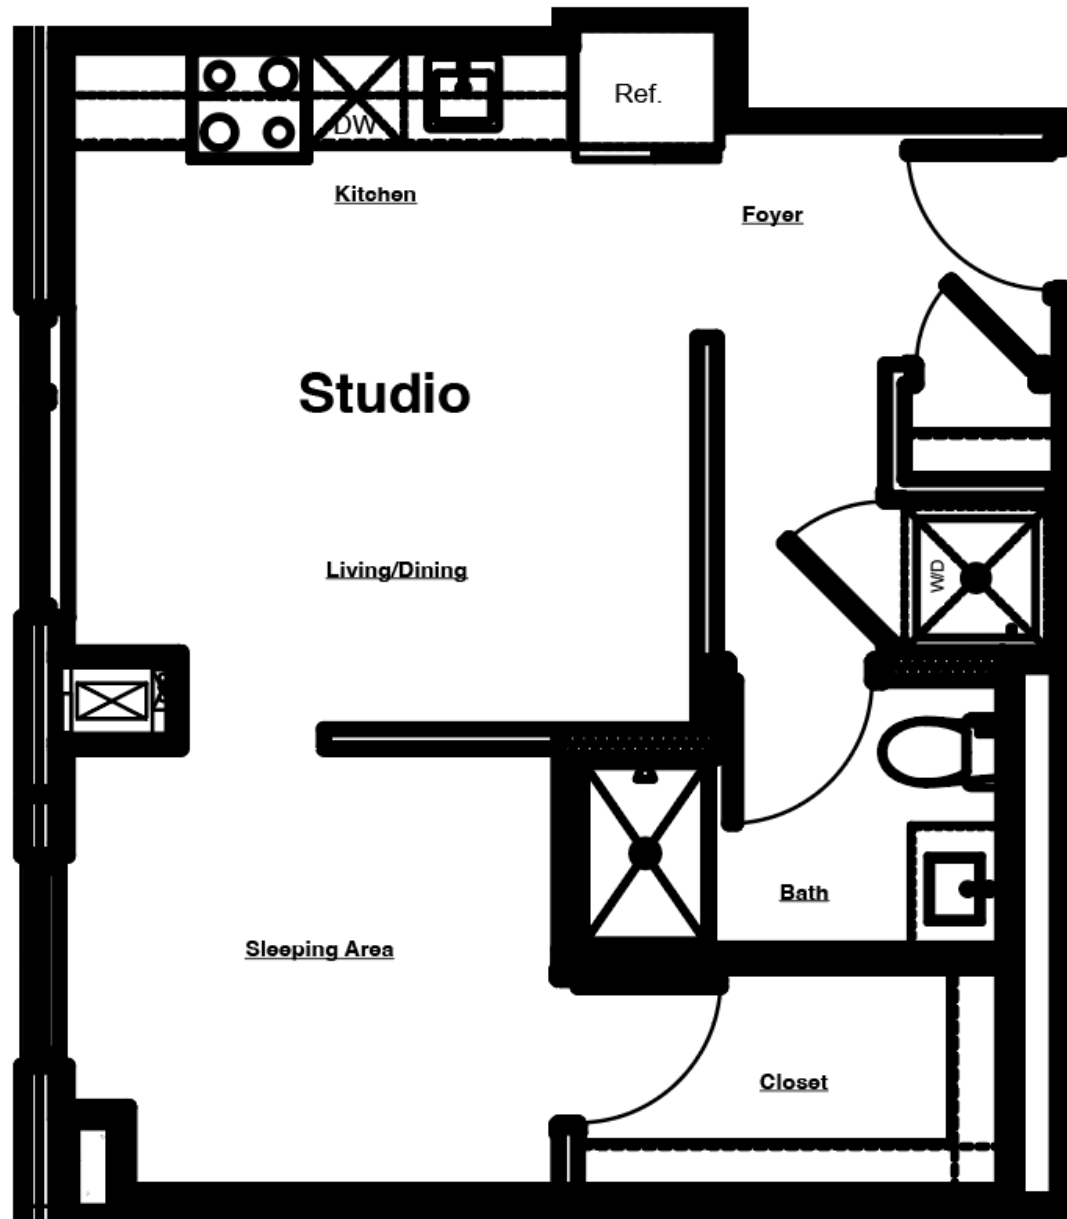

THE LAKEVIEW

AT 333 E. SUPERIOR

DU LUXE HOMES | DIS INCLUSIVE RESIDENCES

UNIT #907

Studio

537 sq. ft.*

- » Separate Sleep area
- » Pets allowed
- » Washer/Dryer in unit
- » Dishwasher
- » Hillside View

*Square feet listed is approximate

**Pricing and availability coming soon.

E. Superior Street

N. 4th Avenue

HILLSIDE VIEW