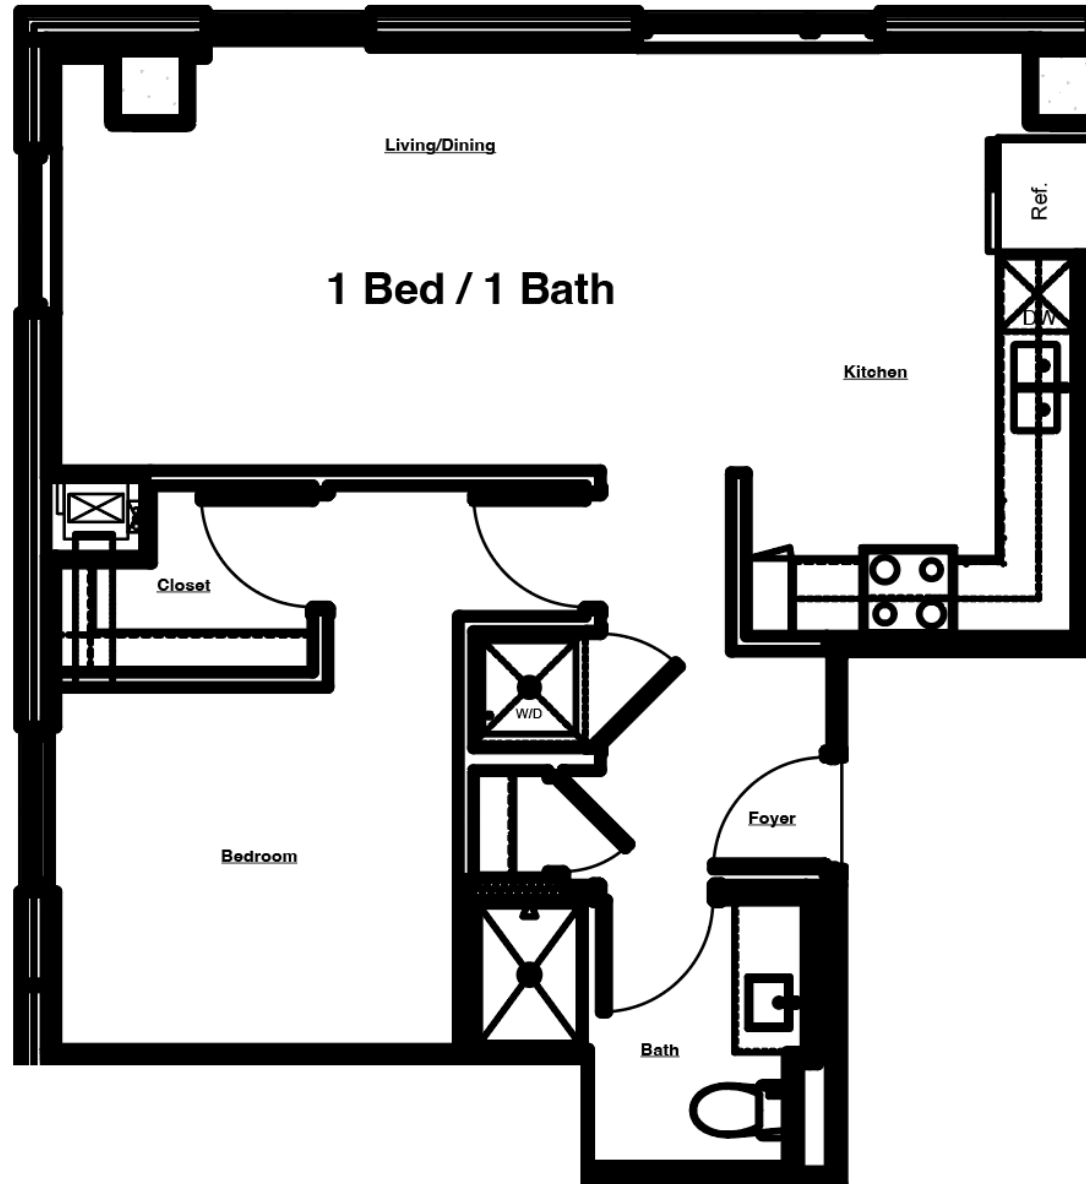

THE LAKEVIEW

AT 333 E. SUPERIOR

DULUTH'S MOST DISTINCTIVE RESIDENCES

UNIT #1106

1 Bed | 1 Bath

773 sq. ft.*

- » Pets allowed
- » Washer/Dryer in unit
- » Dishwasher
- » Corner Unit
- » Hillside View

*Square feet listed is approximate

**Pricing and availability coming soon.

HILLSIDE VIEW