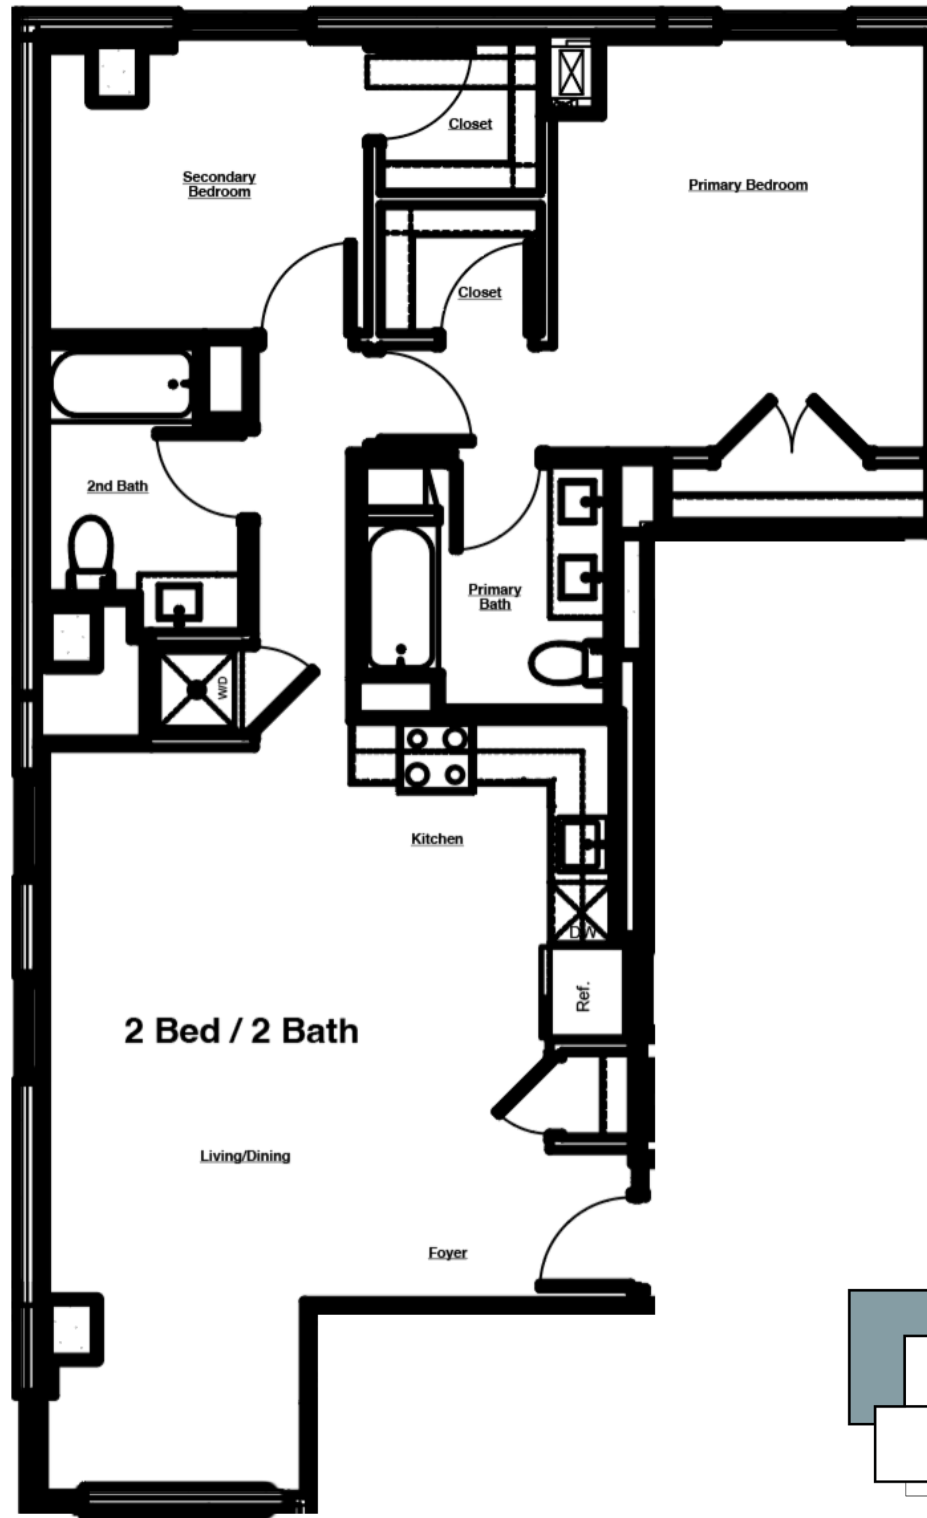

THE LAKEVIEW

AT 333 E. SUPERIOR

DULUTH'S MOST DISTINCTIVE RESIDENCES

UNIT #1116

2 Bed | 2 Bath

1,130 sq. ft.*

- » Pets allowed
- » Washer/Dryer in unit
- » Dishwasher
- » Lake View

* Square feet listed is approximate

**Pricing and availability coming soon.

LAKEVIEW