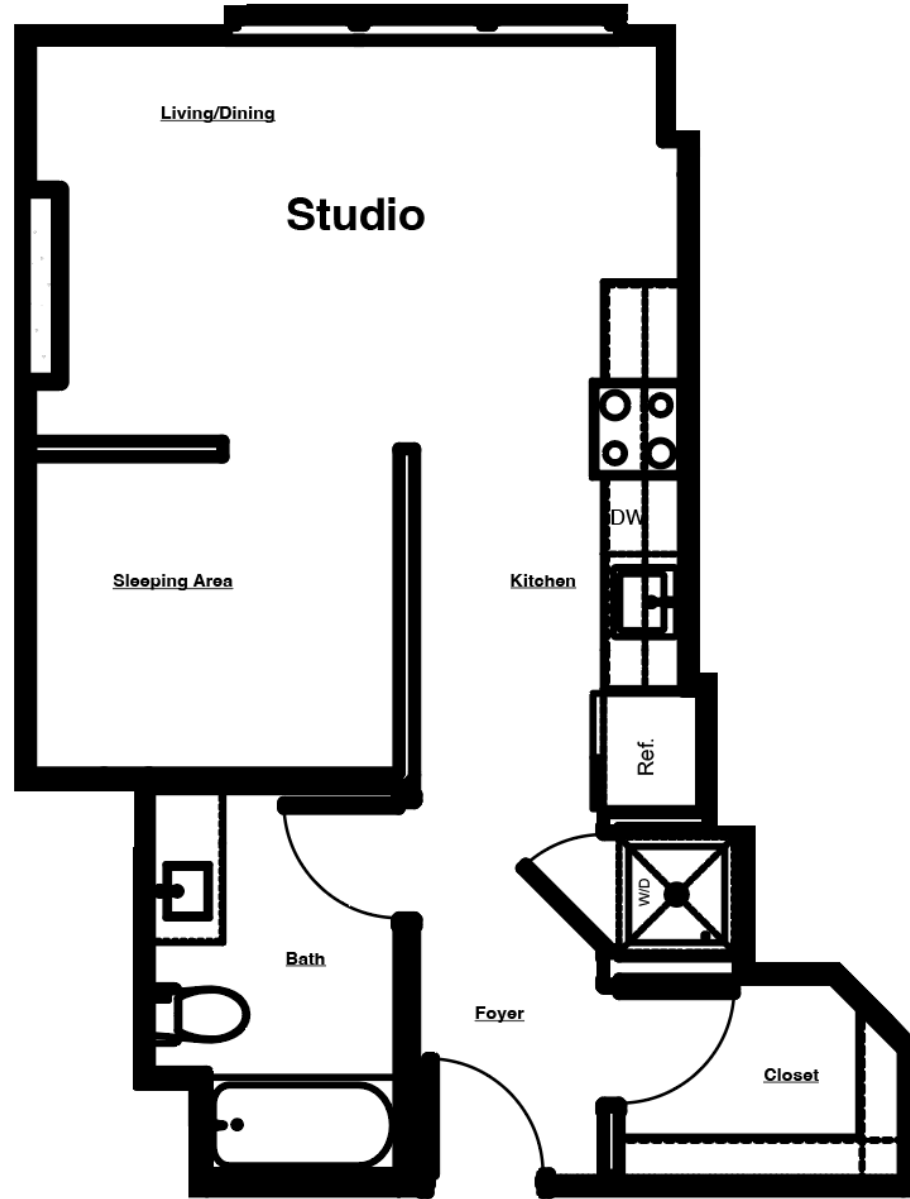

## UNIT #310

Studio

568 sq. ft.\*

- » Separate Sleep area
- » Pets allowed
- » Washer/Dryer in unit
- » Dishwasher
- » Courtyard View

\*Square feet listed is approximate

\*\*Pricing and availability coming soon.

E. Superior Street

N. 4th Avenue

COURTYARD VIEW