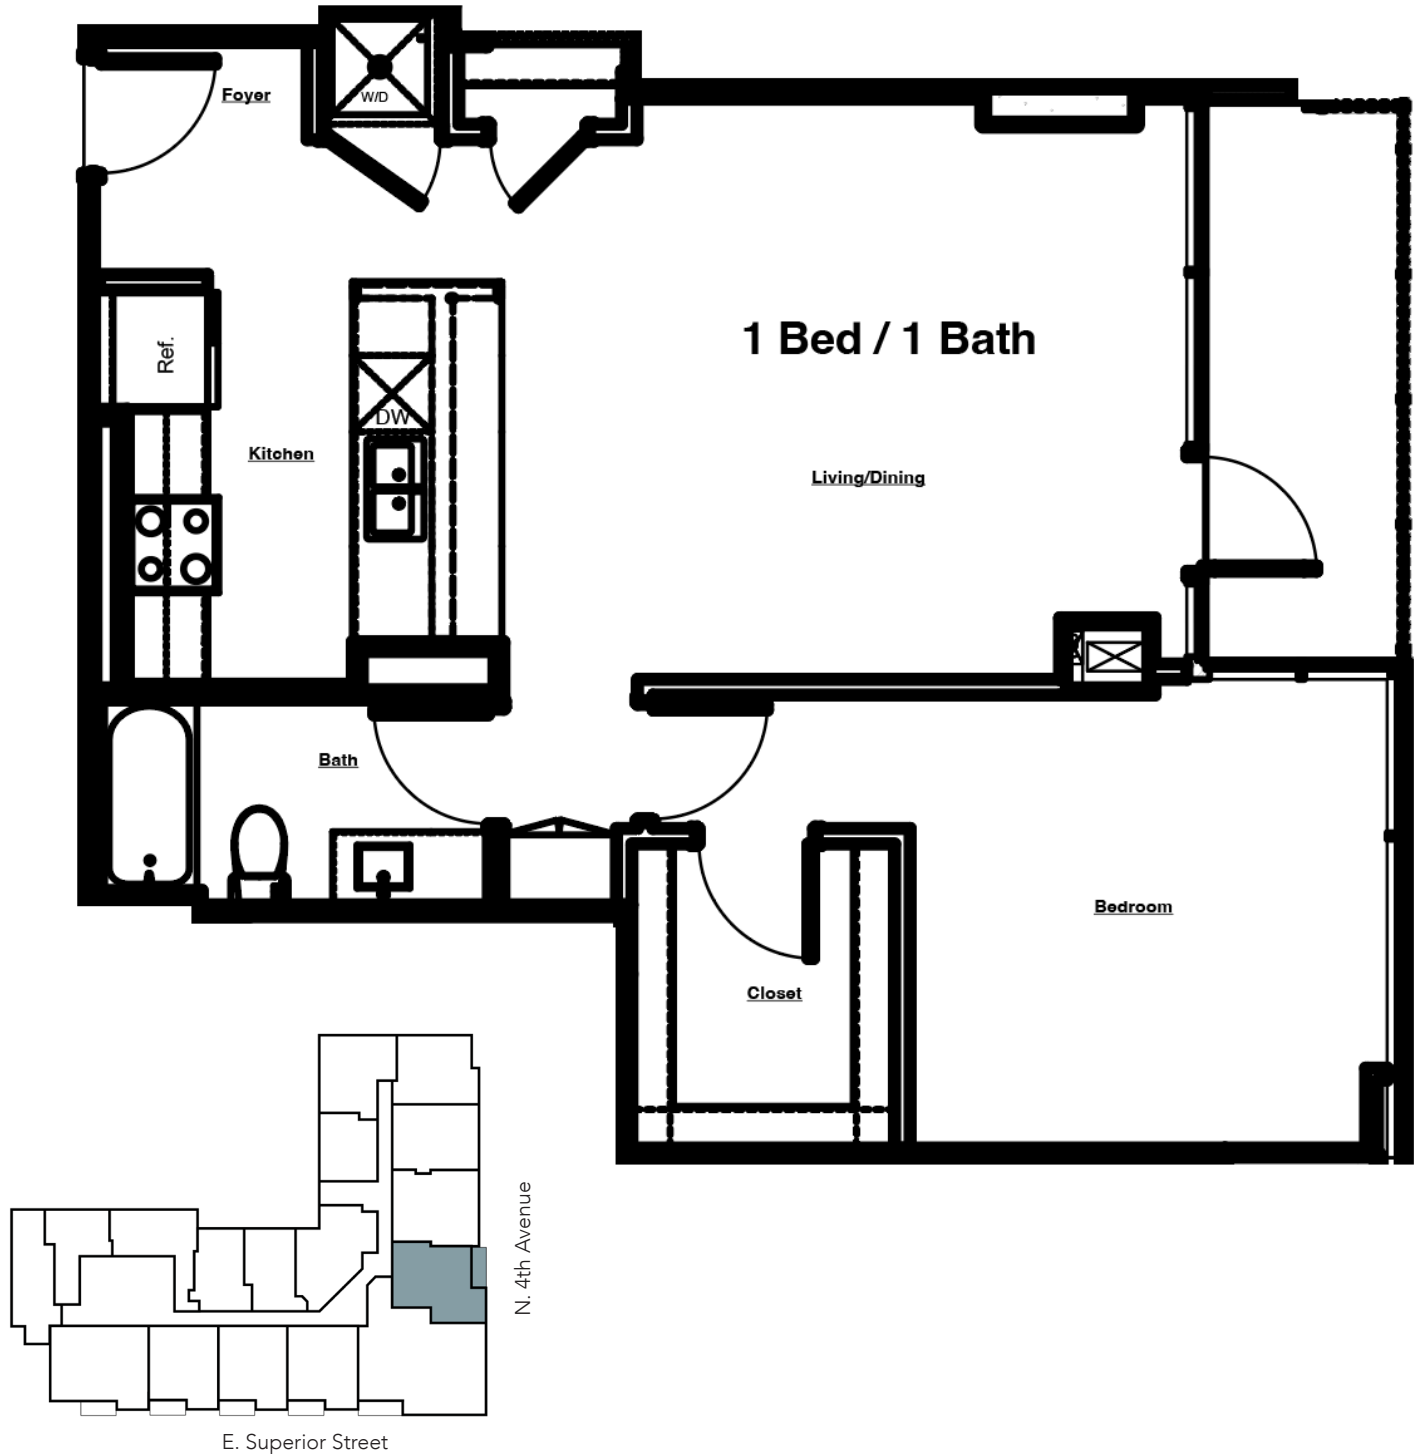

THE LAKEVIEW

AT 333 E. SUPERIOR

DULUTH'S MOST DISTINCTIVE RESIDENCES

UNIT #702

1 Bed | 1 Bath

840 sq. ft.*

- » Pets allowed
- » Washer/Dryer in unit
- » Dishwasher
- » Balcony
- » Lake View

*Square feet listed is approximate

**Pricing and availability coming soon.

LAKE VIEW