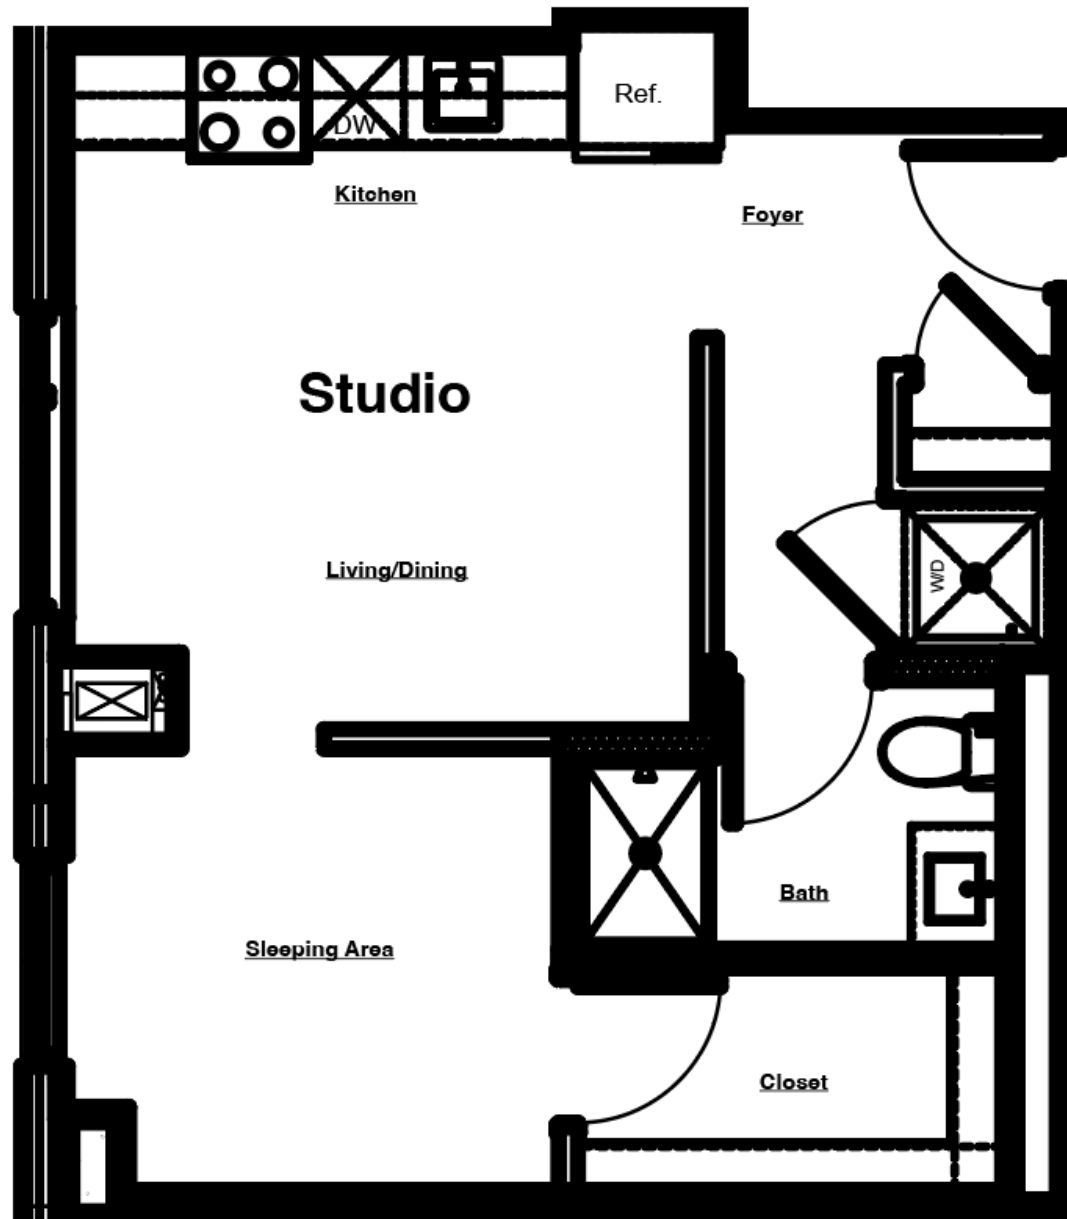

THE LAKEVIEW

AT 333 E. SUPERIOR

DU LUXE HOMES | DIS INCLUSIVE RESIDENCES

UNIT #707

Studio

537 sq. ft.*

- » Separate Sleep area
- » Pets allowed
- » Washer/Dryer in unit
- » Dishwasher
- » Hillside View

*Square feet listed is approximate

**Pricing and availability coming soon.

E. Superior Street

N. 4th Avenue

HILLSIDE VIEW