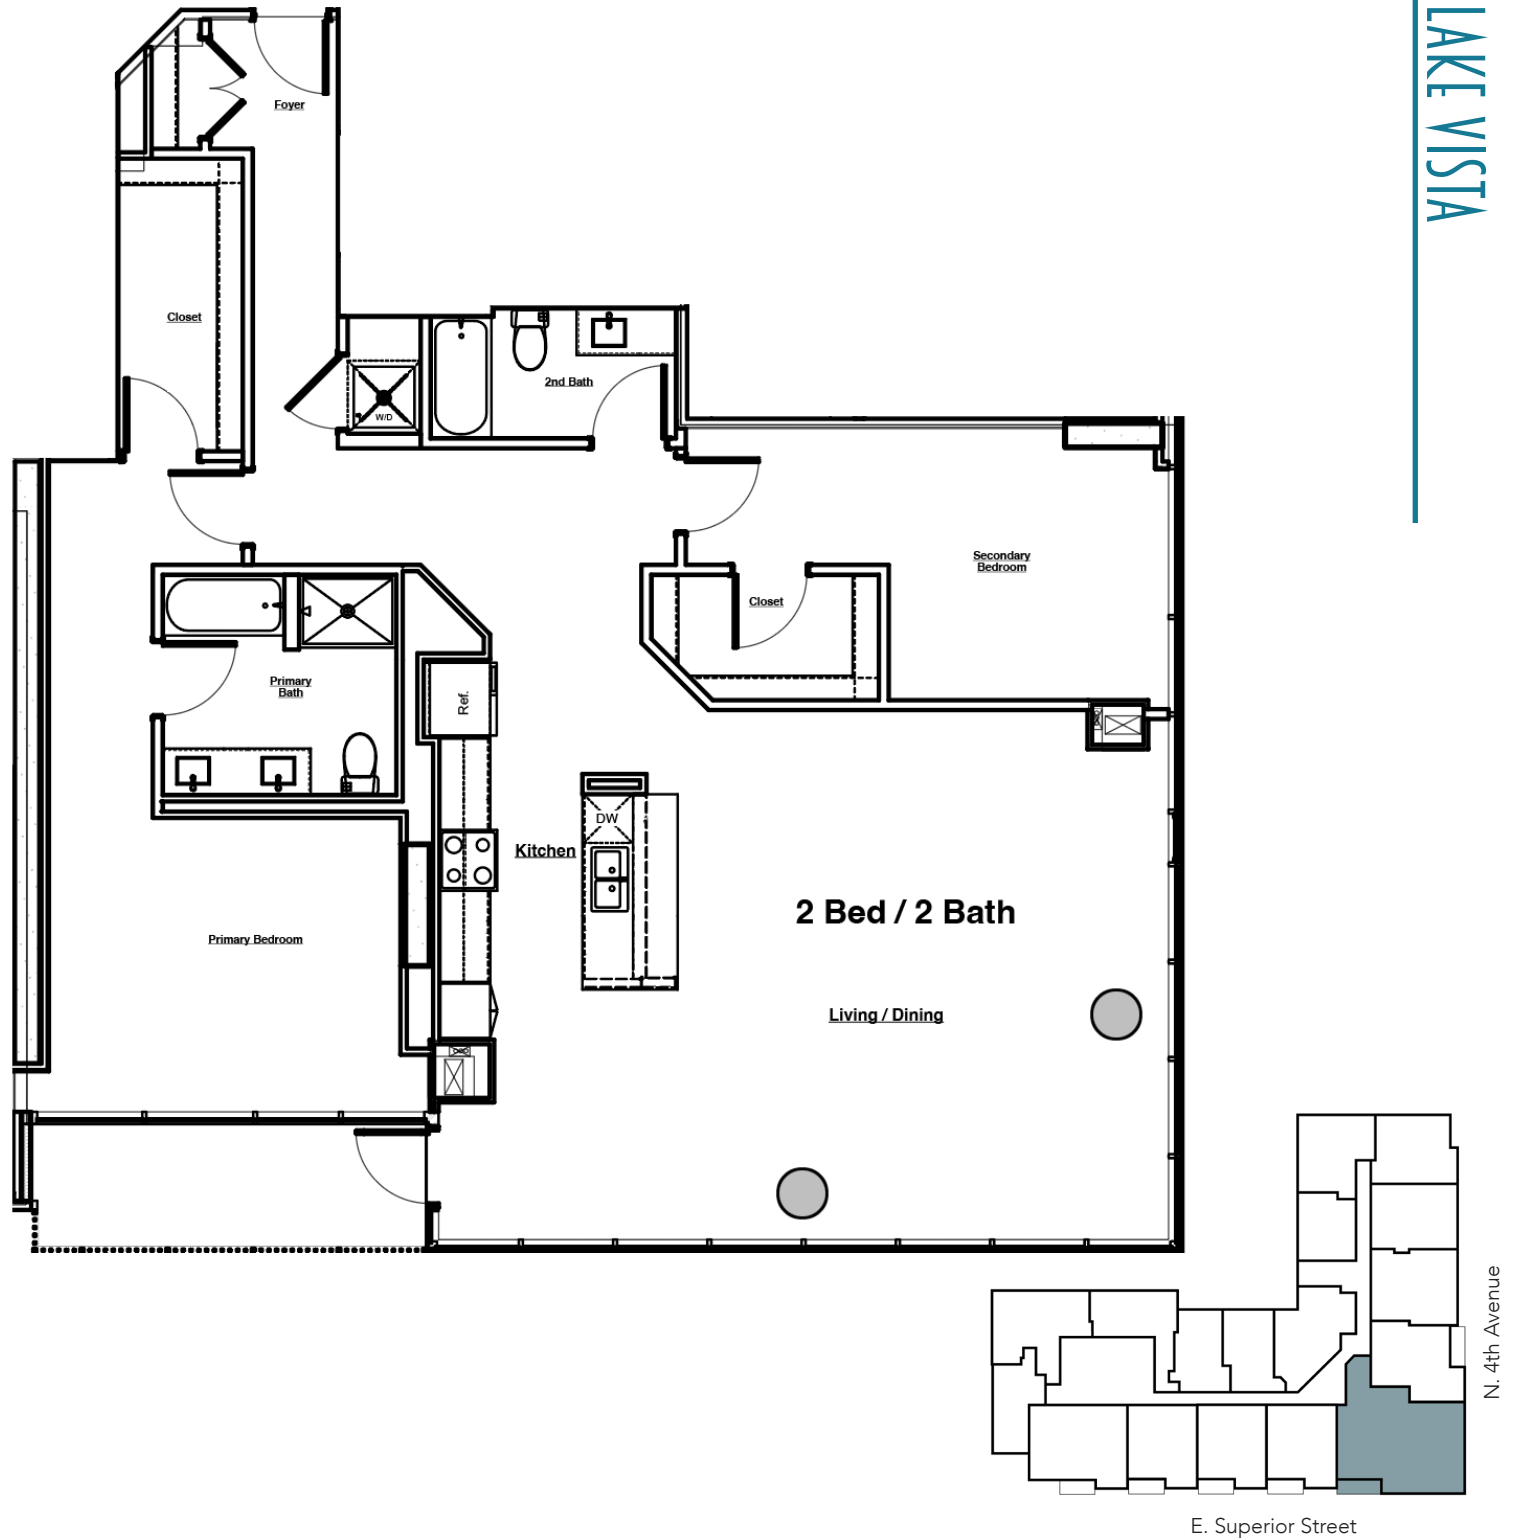

THE LAKEVIEW

AT 333 E. SUPERIOR

DULUTH'S MOST DISTINCTIVE RESIDENCES

LAKE VISTA

PENTHOUSE #1401

2 Bed | 2 Bath

1,771 sq. ft.*

- » Pets allowed
- » Washer/Dryer in unit
- » Dishwasher
- » Corner Unit
- » Balcony
- » Lake Vista

* Square feet listed is approximate

**Pricing and availability coming soon.