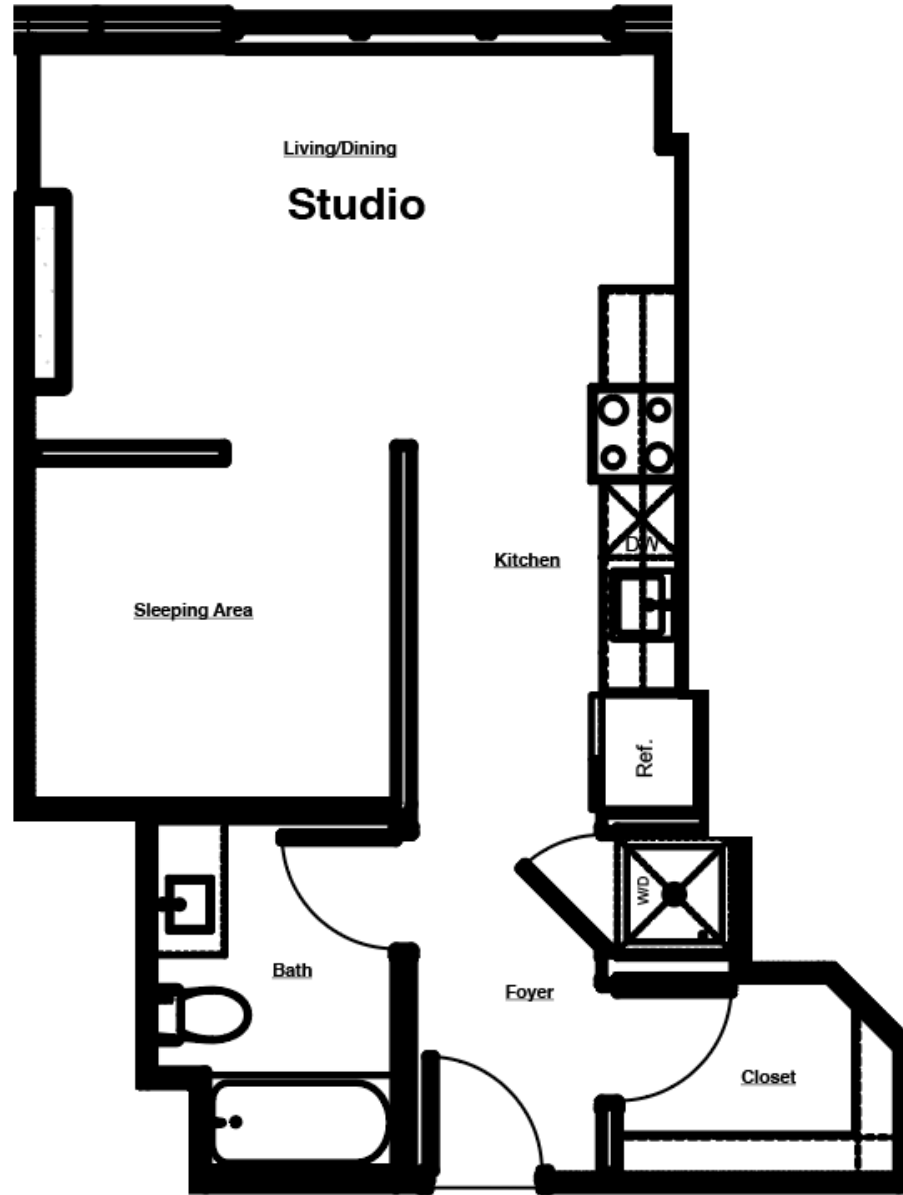

THE LAKEVIEW

AT 333 E. SUPERIOR

DULUTH'S MOST DISTINCTIVE RESIDENCES

PENTHOUSE #1409

Studio
744 sq. ft.*

- » Separate Sleep area
- » Pets allowed
- » Washer/Dryer in unit
- » Dishwasher
- » Hillside View

* Square feet listed is approximate

**Pricing and availability coming soon.

E. Superior Street

N. 4th Avenue

HILLSIDE VIEW