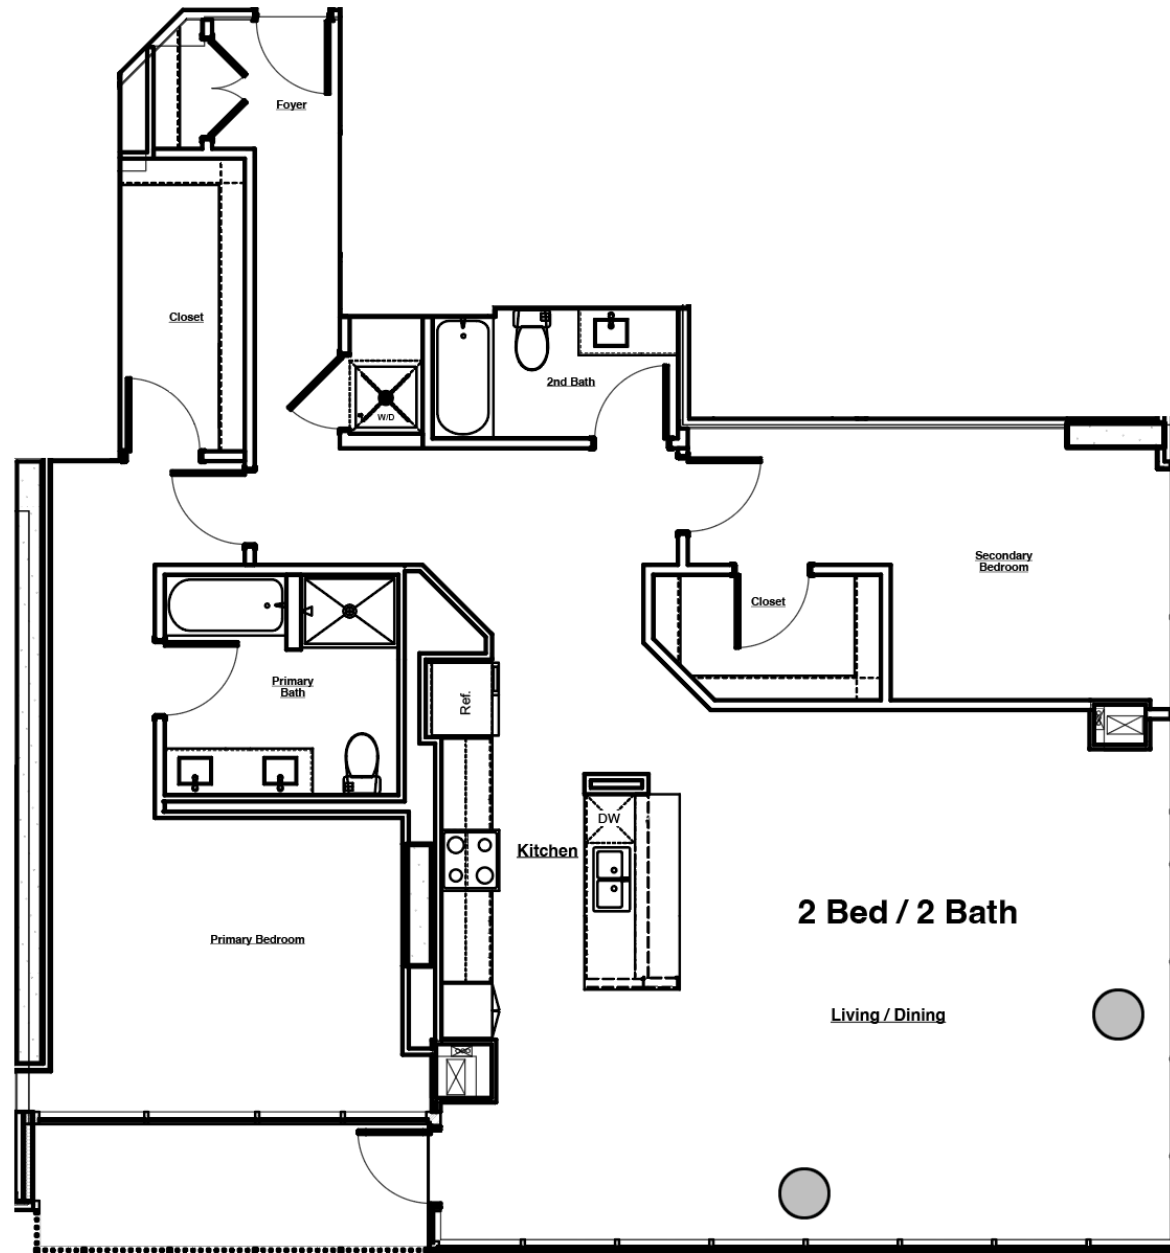

# THE LAKEVIEW

AT 333 E. SUPERIOR

DULUTH'S MOST DISTINCTIVE RESIDENCES

## UNIT #1201

2 Bed | 2 Bath

1,771 sq. ft.\*

- » Pets allowed
- » Washer/Dryer in unit
- » Dishwasher
- » Corner Unit
- » Balcony
- » Lake Vista

LAKE VISTA

N. 4th Avenue

E. Superior Street

\* Square feet listed is approximate