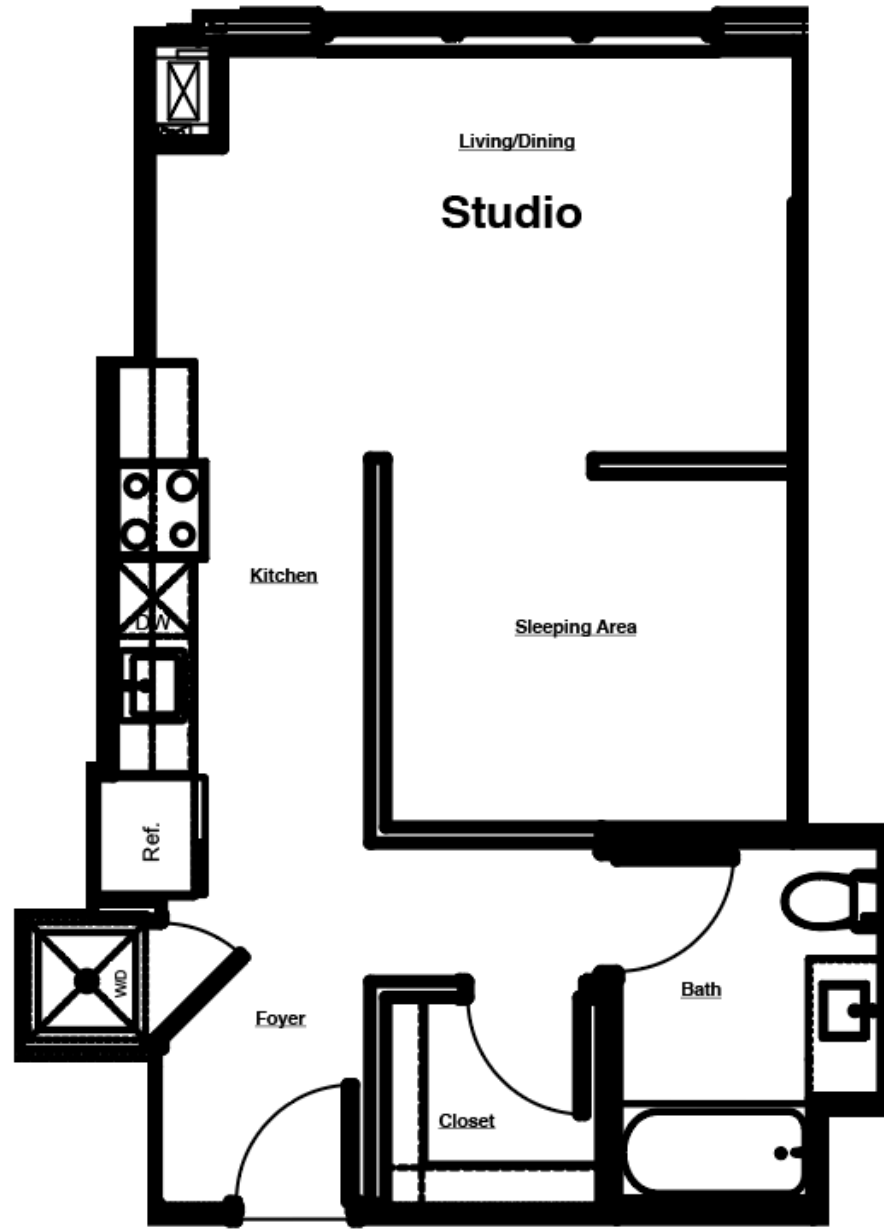

## UNIT #812

Studio

578 sq. ft.\*

- » Separate Sleep area
- » Pets allowed
- » Washer/Dryer in unit
- » Dishwasher
- » Hillside View

\*Square feet listed is approximate

\*\*Pricing and availability coming soon.

E. Superior Street

N. 4th Avenue

HILLSIDE VIEW