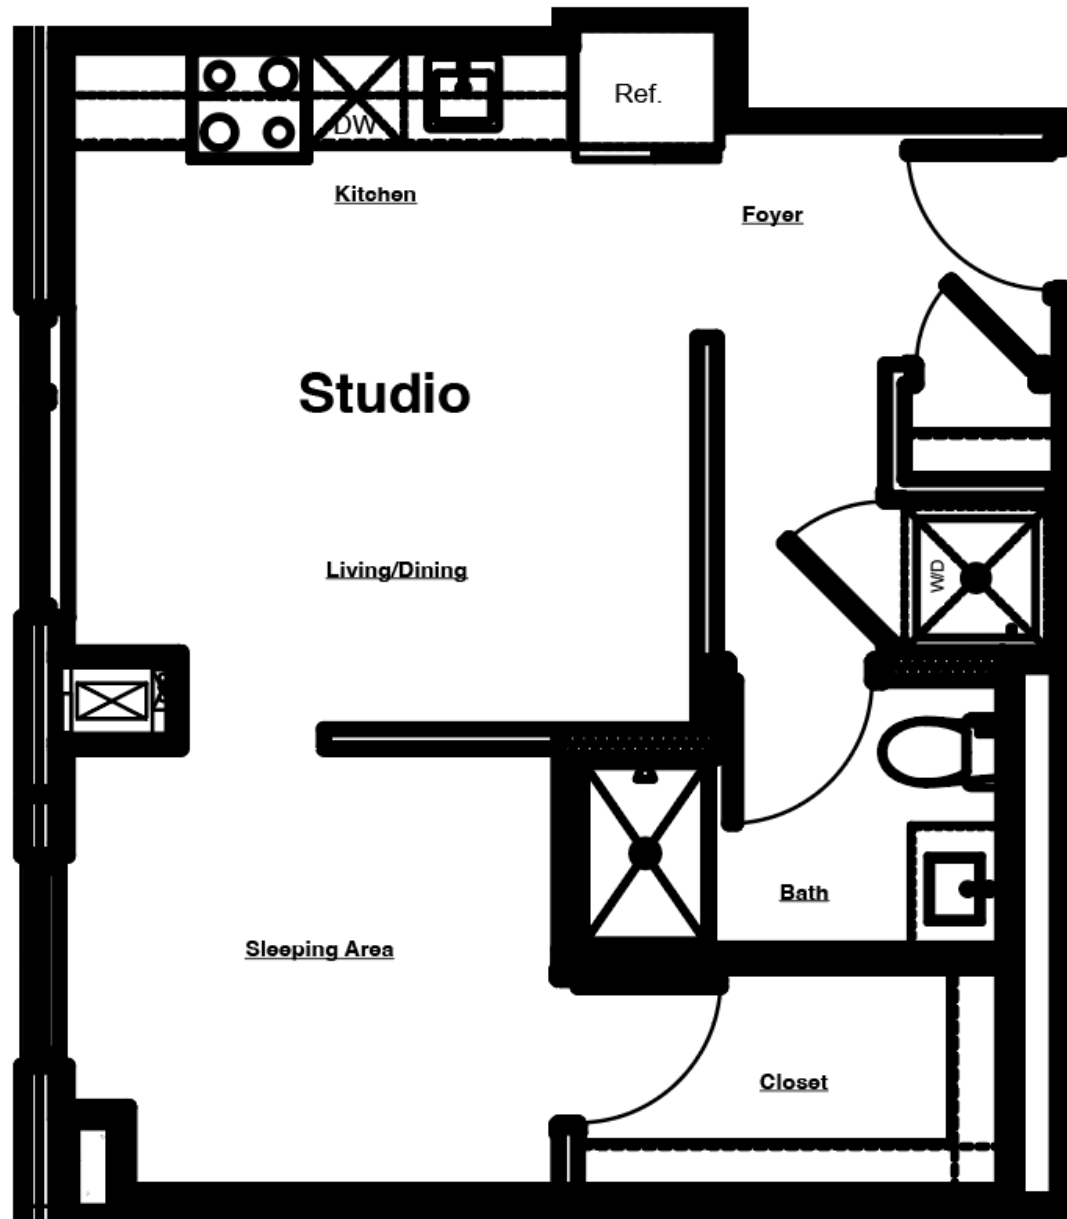

THE LAKEVIEW

AT 333 E. SUPERIOR

DU. LU. H'S. MOS. DIS. INCITVE RESIDENCES

UNIT #407

Studio

537 sq. ft.*

- » Separate Sleep area
- » Pets allowed
- » Washer/Dryer in unit
- » Dishwasher
- » Courtyard View

* Square feet listed is approximate

**Pricing and availability coming soon.

E. Superior Street

N. 4th Avenue

COURTYARD VIEW