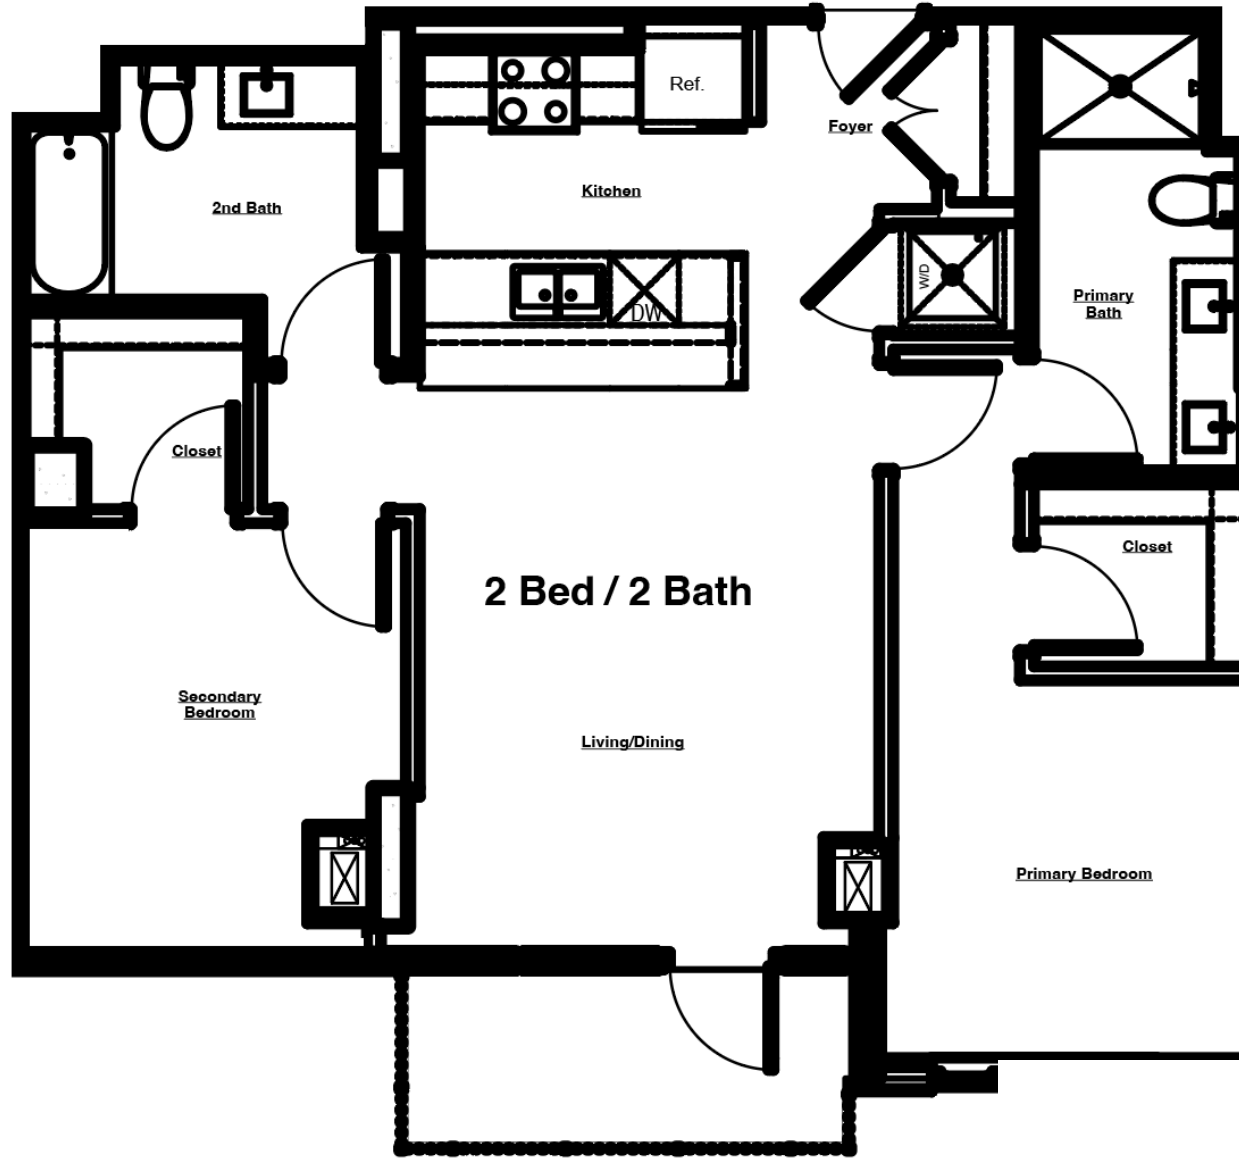

THE LAKEVIEW

AT 333 E. SUPERIOR

DULUTH'S MOST DISTINCTIVE RESIDENCES

UNIT #1115

2 Bed | 2 Bath

1,043 sq. ft.*

- » Pets allowed
- » Washer/Dryer in unit
- » Dishwasher
- » Balcony
- » Lake View

E. Superior Street

N. 4th Avenue

LAKEVIEW

*Square feet listed is approximate

**Pricing and availability coming soon.