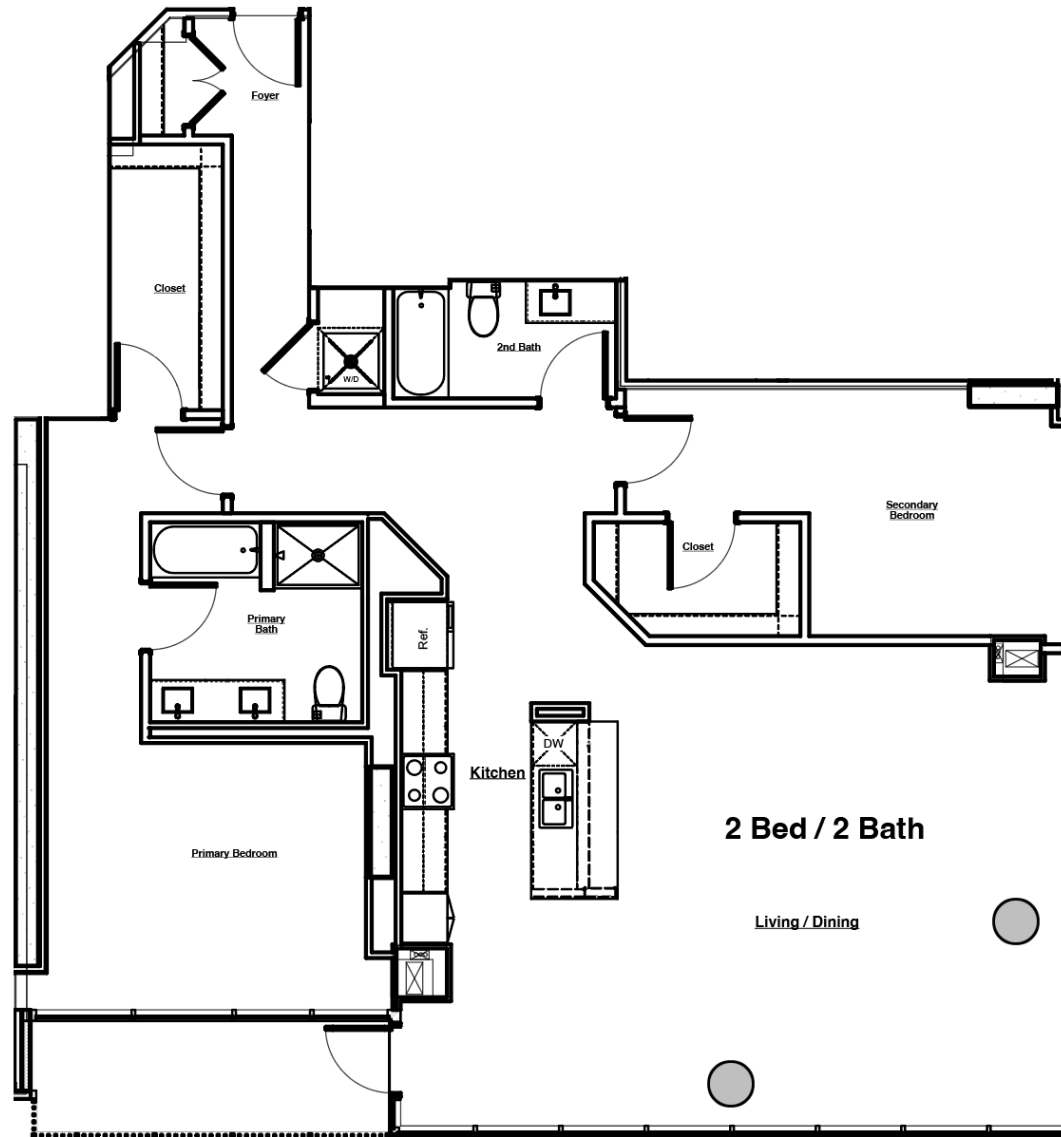

THE LAKEVIEW

AT 333 E. SUPERIOR

DULUTH'S MOST DISTINCTIVE RESIDENCES

UNIT #401

2 Bed | 2 Bath

1,771 sq. ft.*

- » Pets allowed
- » Washer/Dryer in unit
- » Dishwasher
- » Corner Unit
- » Balcony
- » Lake Vista

LAKE VISTA

* Square feet listed is approximate

**Pricing and availability coming soon.