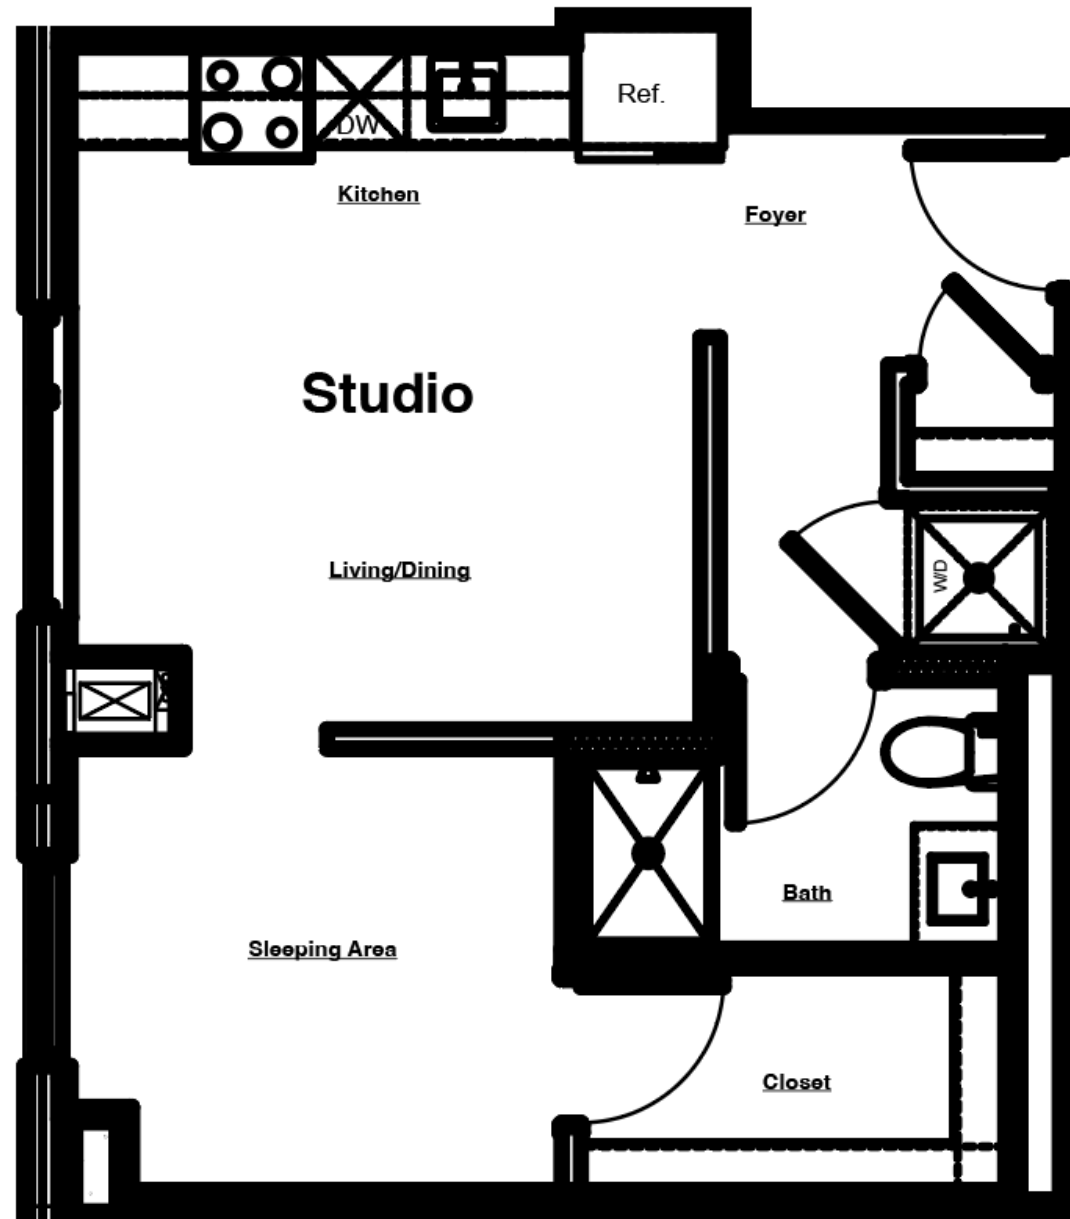

THE LAKEVIEW

AT 333 E. SUPERIOR

DU. LU. H'S. MOS. DIS. INCITVE RESIDENCES

UNIT #507

Studio

537 sq. ft.*

- » Separate Sleep area
- » Pets allowed
- » Washer/Dryer in unit
- » Dishwasher
- » Courtyard View

* Square feet listed is approximate

**Pricing and availability coming soon.

E. Superior Street

N. 4th Avenue

COURTYARD VIEW